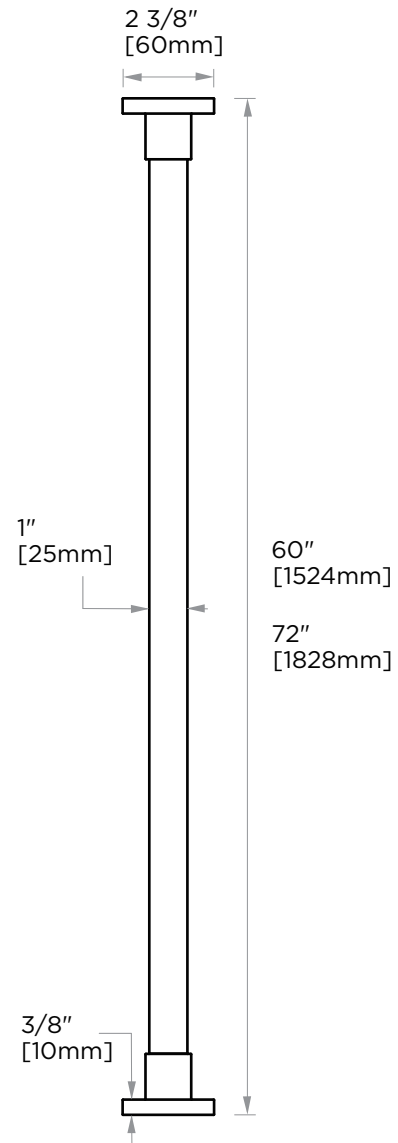

WARRANTY:

Lifetime Limited (Residential Use)
One Year (Commercial Use)

NOTE: Dimensions and specifications are subject to change without notice.