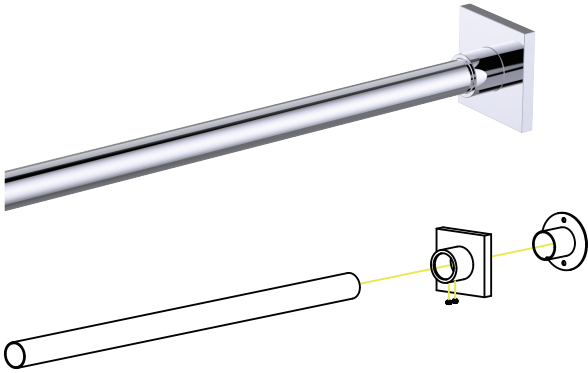

## SHOWER RODS STRAIGHT & SQUARE

5' KSRZ-SQ-5PC

6' KSRZ-SQ-6PC

**PRODUCT NAME:** SHOWER ROD

**PRODUCT CODE:** 5' KSRZ-SQ-5PC  
6' KSRZ-SQ-6PC

**MATERIAL:** Zinc Ends+SS Tube

**KEY FEATURES:** Contemporary design.  
Square minimalist look.