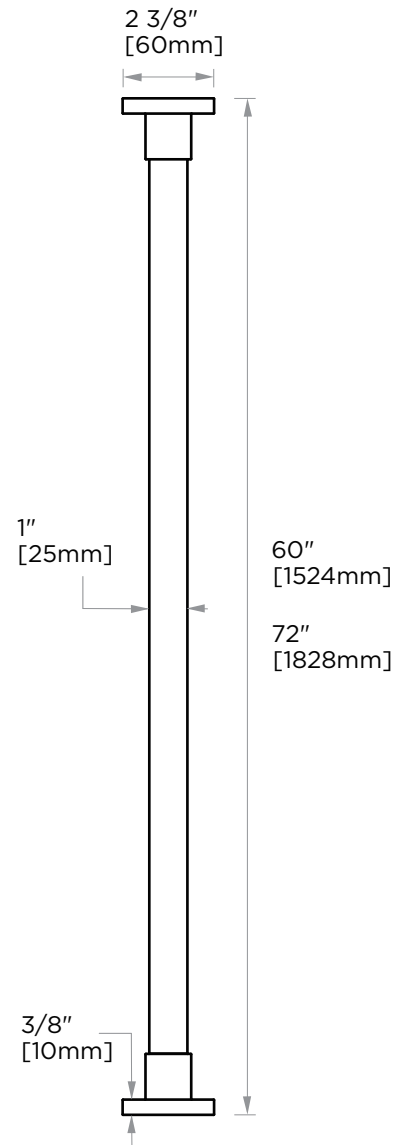

WARRANTY:

Lifetime Limited (Residential Use)
One Year (Commercial Use)

NOTE: Dimensions and specifications are subject to change without notice.