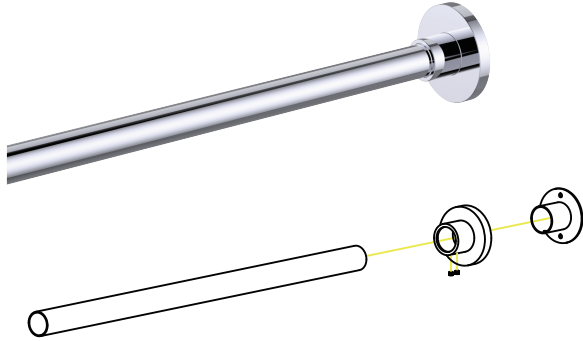

SHOWER RODS
STRAIGHT & ROUND

5' KSRZ-RD-5PC
6' KSRZ-RD-6PC

PRODUCT NAME: SHOWER ROD

PRODUCT CODE: 5' KSRZ-RD-5PC
6' KSRZ-RD-6PC

MATERIAL: Zinc Ends+SS Tube

KEY FEATURES: Contemporary design.
Round minimalist look.