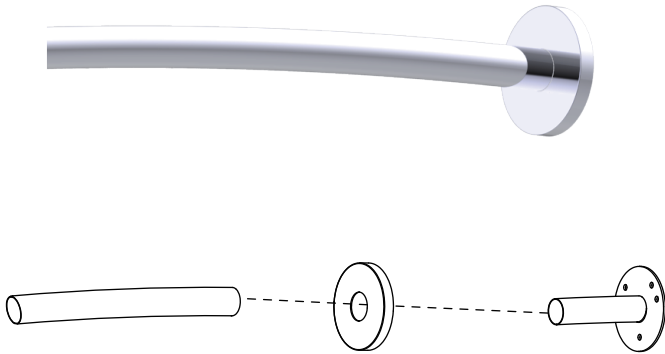

**SHOWER RODS**  
**CURVED & ROUND**

5' KSRC-5PC  
6' KSRC-6PC

**PRODUCT NAME:** CURVED & ROUND SHOWER ROD

**PRODUCT CODE:** 5' KSRC-5PC  
6' KSRC-6PC

**MATERIAL:** Stainless Steel construction

**KEY FEATURES:** Contemporary design.  
Round minimalist look.