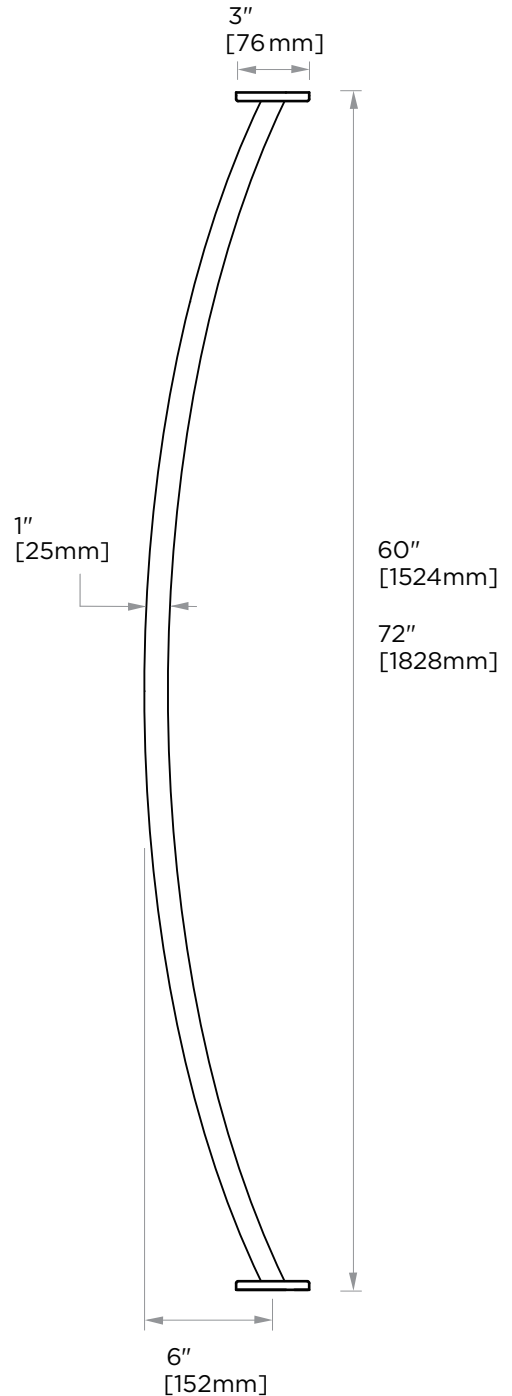

NOTE: Dimensions and specifications are subject to change without notice.