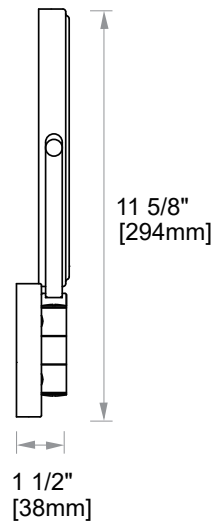

WARRANTY:

Lifetime Limited (Residential Use)
One Year (Commercial Use)

NOTE: Dimensions and specifications are subject to change without notice.