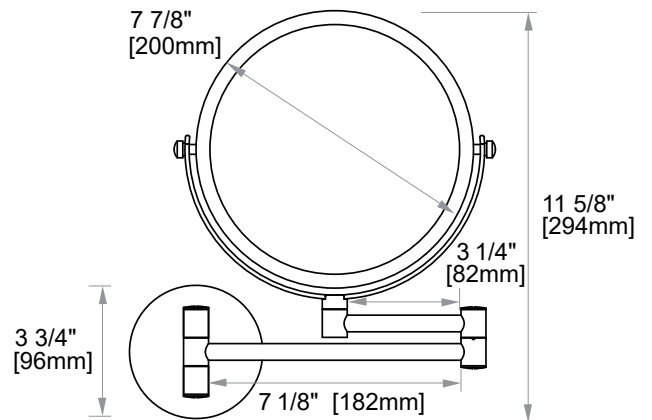

MIRRORS

8" MIRROR

MAGNIFICATION: 1X & 5X

KCM-RD-8

Extended Length: 19 3/8" [490mm]

PRODUCT NAME: 8" MIRROR
MAGNIFICATION: 1X & 5X

PRODUCT CODE: KCM-RD-8

MATERIAL: All-brass construction