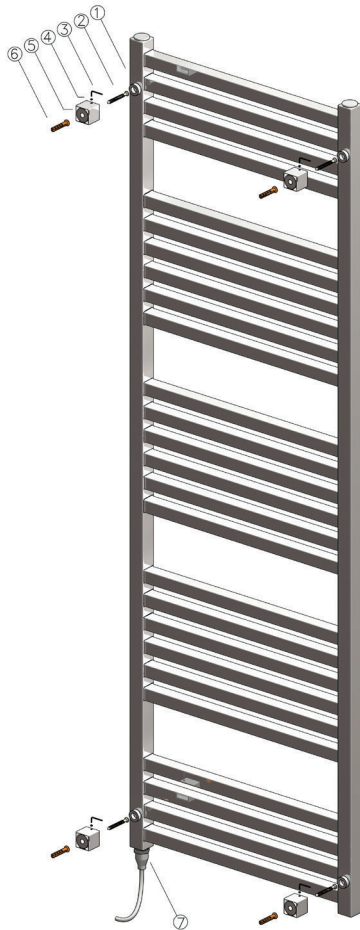

Polished Chrome

Brushed Nickel

Polished Nickel

GUARANTEE

Warmer 10 Years, Element 5 Years

INCLUDED WITH EACH TOWEL WARMER

3' Grounded Power Cord

Hard Wire Install Kit

LEVITON 24ht Programmable Timer with 3 optional Cover Plates (white, ivory, and light almond)

SEE OVER FOR SPECIFICATION DRAWINGS

Product Code	Finishes	Sizes (mm)		Sizes (Inches)		Output (Watts/BTU)	Element Size	Number of Elements
		Height	Width	Height	Width			
KTTG-1100300-BN	PC, BN, PN	1100	300	43.30	11.90	357 / 1220	150W	11
KTTG-0700500-BN	PC, BN, PN	700	500	27.56	19.69	369 / 1262	150W	11
KTTG-1100500-BN	PC, BN, PN	1100	500	43.31	19.69	595 / 2035	200W	18
KTTG-1550500-BN	PC, BN, PN	1550	500	59.05	19.69	852 / 2914	400W	26

Our Towel Warmers are Oiled Filled.

Note: Dimensions and specifications are subject to change without notice.

- 1) Solid Fixing Lug
- 2) Wall Screw
- 3) Allen Key
- 4) Grub Screw
- 5) Wall Support
- 6) Wall Plug
- 7) Electrical Element