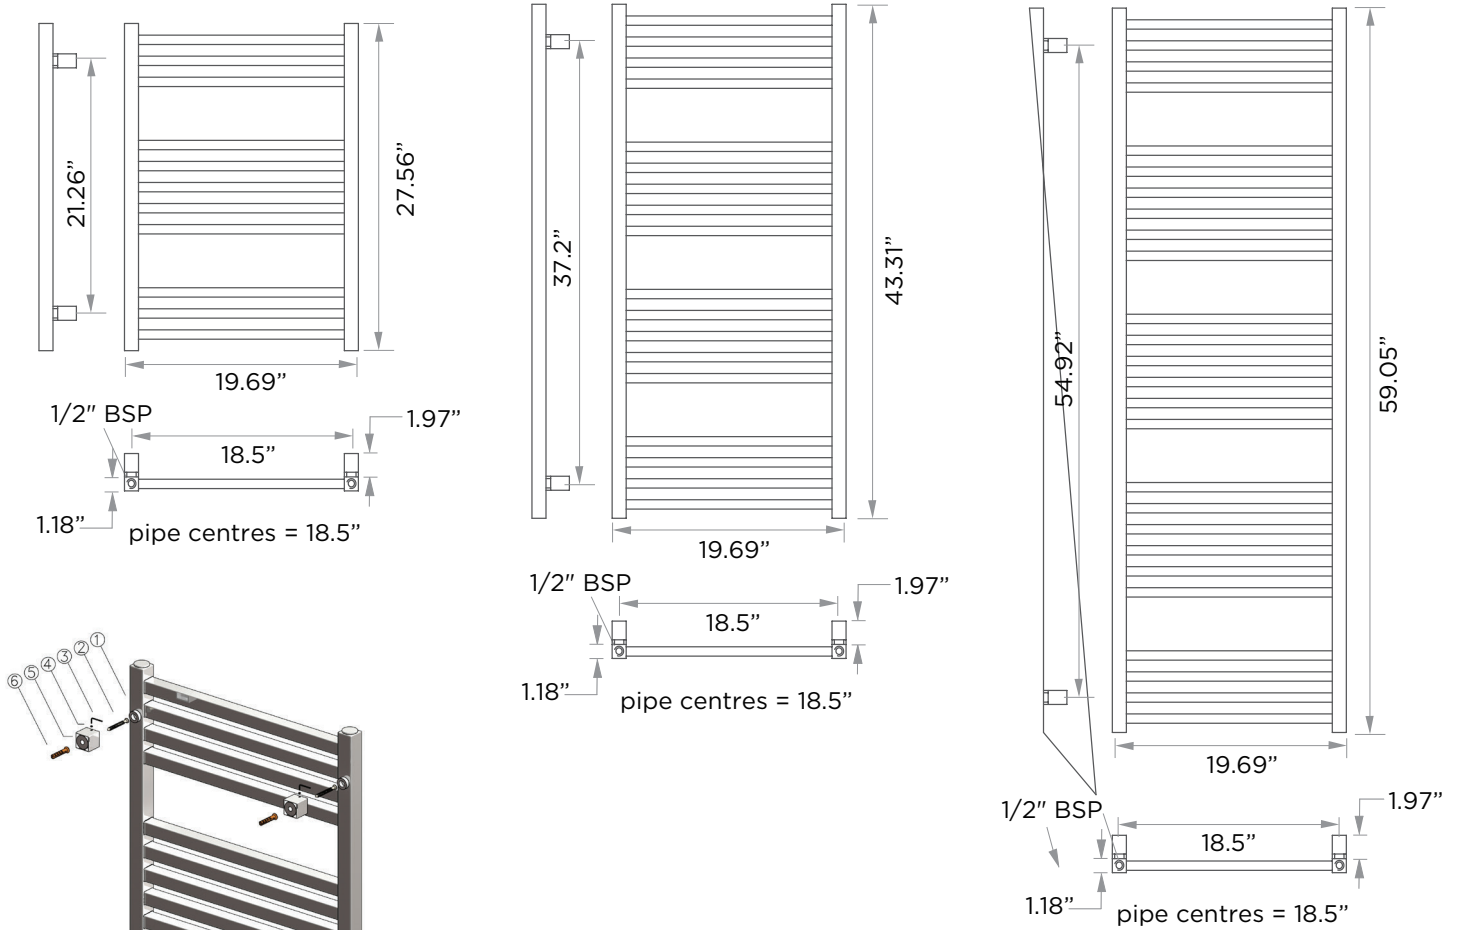

LEVITON 24ht Programmable Timer with 3 optional Cover Plates (white, ivory, and light almond)

SEE OVER FOR SPECIFICATION DRAWINGS

Product Code	Finishes	Sizes (mm)		Sizes (Inches)		Output (Watts/BTU)	Element Size	Number of Elements
		Height	Width	Height	Width			
KTTG-1100300-BN	PC, BN, PN	1100	300	43.30	11.90	357 / 1220	150W	11
KTTG-0700500-BN	PC, BN, PN	700	500	27.56	19.69	369 / 1262	150W	11
KTTG-1100500-BN	PC, BN, PN	1100	500	43.31	19.69	595 / 2035	200W	18
KTTG-1550500-BN	PC, BN, PN	1550	500	59.05	19.69	852 / 2914	400W	26

Our Towel Warmers are Oiled Filled.

Note: Dimensions and specifications are subject to change without notice.

- 1) Solid Fixing Lug
- 2) Wall Screw
- 3) Allen Key
- 4) Grub Screw
- 5) Wall Support
- 6) Wall Plug
- 7) Electrical Element