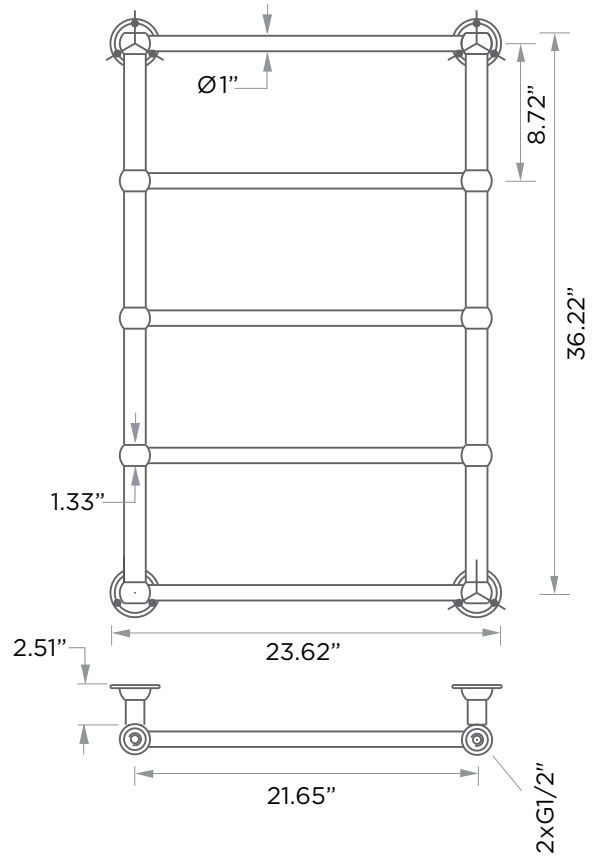

1) Solid Fixing Lug
2) Wall Screw
3) Allen Key
4) Grub Screw
5) Wall Support
6) Wall Plug
7) Electrical Element

HARDWARE KIT SPECIFICATIONS