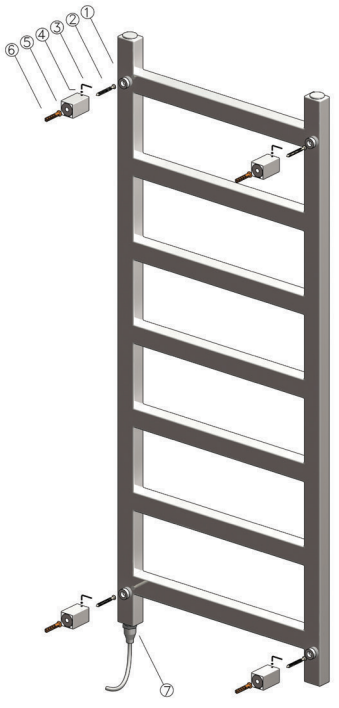

Polished Nickel

GUARANTEE

Warmer 10 Years, Element 5 Years

INCLUDED WITH EACH TOWEL WARMER

3' Grounded Power Cord

Hard Wire Install Kit

LEVITON 24ht Programmable Timer with 3 optional Cover Plates (white, ivory, and light almond)

SEE OVER FOR SPECIFICATION DRAWINGS

Product Code	Finishes	Sizes (mm)		Sizes (Inches)		Output (Watts/BTU)	Element Size	Number of Elements
		Height	Width	Height	Width			
KTRO-0480480	PC, BN, PN	480	480	18.90	18.90	118 / 402	150W	3
KTRO-0920600	PC, BN, PN	920	600	36.22	23.62	205 / 697	300W	5

Our Towel Warmers are Oiled Filled.

Note: Dimensions and specifications are subject to change without notice.

- 1) Solid Fixing Lug
- 2) Wall Screw
- 3) Allen Key
- 4) Grub Screw
- 5) Wall Support
- 6) Wall Plug
- 7) Electrical Element