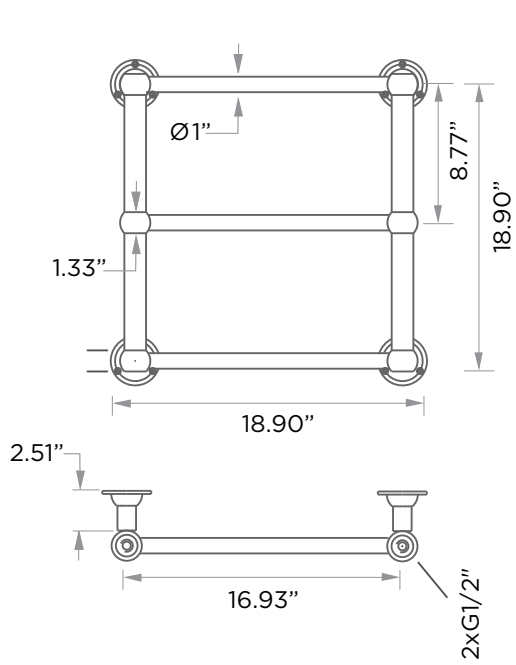

SEE OVER FOR SPECIFICATION DRAWINGS

Product Code	Finishes	Sizes (mm)		Sizes (Inches)		Output (Watts/BTU)	Element Size	Number of Elements
		Height	Width	Height	Width			
KTRO-0480480	PC, BN, PN	480	480	18.90	18.90	118 / 402	150W	3
KTRO-0920600	PC, BN, PN	920	600	36.22	23.62	205 / 697	300W	5

Our Towel Warmers are Oiled Filled.

Note: Dimensions and specifications are subject to change without notice.

- 1) Solid Fixing Lug
- 2) Wall Screw
- 3) Allen Key
- 4) Grub Screw
- 5) Wall Support
- 6) Wall Plug
- 7) Electrical Element