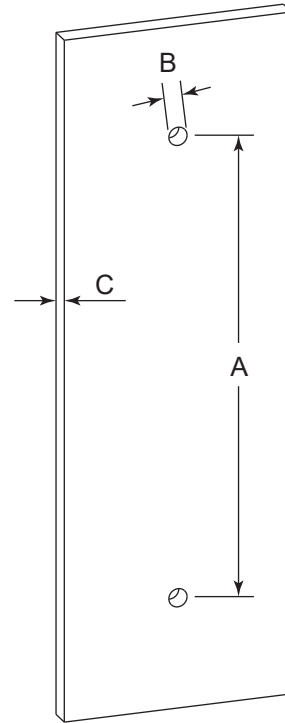

COLOGNE COLLECTION DOUBLE SHOWER DOOR HANDLE

- 8" 2557808
- 12" 2557812
- 18" 2557818
- 24" 2557824

PRODUCT NAME: DOUBLE SHOWER DOOR HANDLE

PRODUCT CODE: 8" 2557808
12" 2557812
18" 2557818
24" 2557824

MATERIAL: All-brass construction

KEY FEATURES: Contemporary design with strong bold silhouette softened by the rounded corners and curved lines.

STOCKED FINISHES:

| STOCKED FINISH | 8" | 12" | 18" | 24" |
|----------------------|----|-----|-----|-----|
| Polished Chrome (99) | | | | |
| Brushed Nickel(81) | | | | |
| Matte Black (48) | | | | |
| Cava (37) | | | | |

HANDLES INFO

| Components Included | | |
|---------------------|----------------|----|
| ① | Handle | X1 |
| ② | Set Screw M6 | X2 |
| ③ | Fixing Bracket | X2 |
| ④ | Rubber Gasket | X4 |

| Mounting Kits Included | | |
|---|----|-----------|
|  | X1 | Allen Key |

GLASS INFO

| Glass Hole C-C Distance | | |
|-------------------------|-------------|------------------------|
| A | 8"/203mm | 8" Shower Door Handle |
| | 12"/305mm | 12" Shower Door Handle |
| | 18"/457mm | 18" Shower Door Handle |
| | 24"/610mm | 24" Shower Door Handle |
| | 36"/914mm | 36" Shower Door Handle |
| B | 1/2" (12mm) | Glass Hole Diameter |
| C | 6-12mm | Glass Thickness |