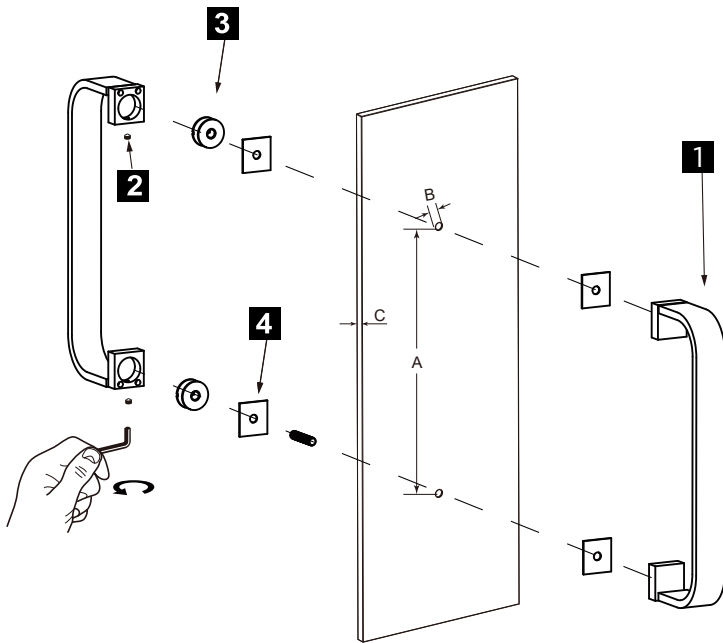

COLOGNE COLLECTION DOUBLE SHOWER DOOR HANDLE

- 8" 2557808
- 12" 2557812
- 18" 2557818
- 24" 2557824

PRODUCT NAME: DOUBLE SHOWER DOOR HANDLE

PRODUCT CODE: 8" 2557808
12" 2557812
18" 2557818
24" 2557824

MATERIAL: All-brass construction

HANDLES INFO

| Components Included | | |
|---------------------|----------------|----|
| ① | Handle | X1 |
| ② | Set Screw M6 | X2 |
| ③ | Fixing Bracket | X2 |
| ④ | Rubber Gasket | X4 |

| Mounting Kits Included | | |
|---|----|-----------|
|  | X1 | Allen Key |

GLASS INFO

| Glass Hole C-C Distance | | |
|-------------------------|-------------|------------------------|
| A | 8"/203mm | 8" Shower Door Handle |
| | 12"/305mm | 12" Shower Door Handle |
| | 18"/457mm | 18" Shower Door Handle |
| | 24"/610mm | 24" Shower Door Handle |
| | 36"/914mm | 36" Shower Door Handle |
| B | 1/2" (12mm) | Glass Hole Diameter |
| C | 6-12mm | Glass Thickness |