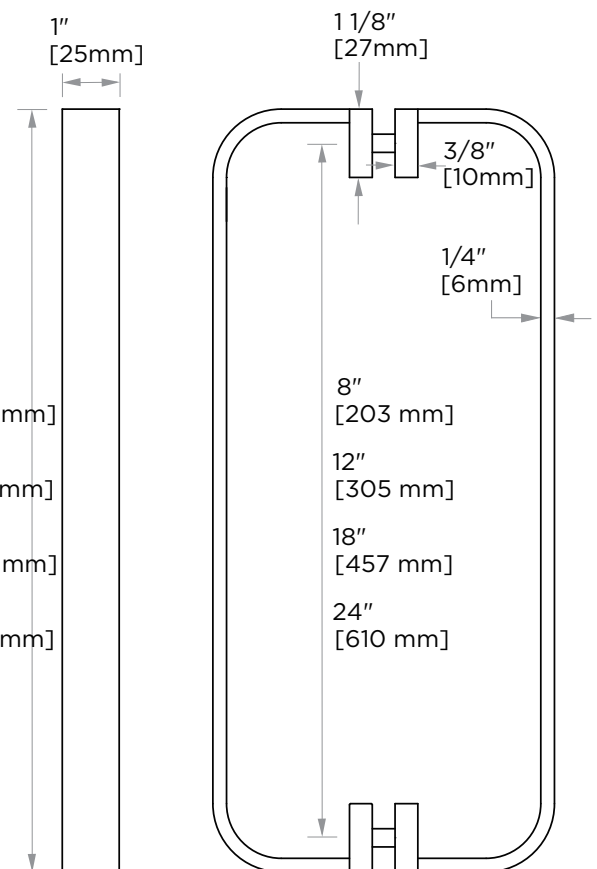

WARRANTY:

Lifetime Limited (Residential Use)
One Year (Commercial Use)

NOTE: Dimensions and specifications are subject to change without notice.