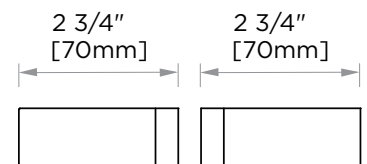

COLOGNE COLLECTION DOUBLE SHOWER DOOR HANDLE

- 8" 2557808
- 12" 2557812
- 18" 2557818
- 24" 2557824

PRODUCT NAME: DOUBLE SHOWER DOOR HANDLE

PRODUCT CODE: 8" 2557808
12" 2557812
18" 2557818
24" 2557824

MATERIAL: All-brass construction

GLASS INFO

| Glass Hole C-C Distance | | |
|-------------------------|-------------|------------------------|
| A | 8"/203mm | 8" Shower Door Handle |
| | 12"/305mm | 12" Shower Door Handle |
| | 18"/457mm | 18" Shower Door Handle |
| | 24"/610mm | 24" Shower Door Handle |
| | 36"/914mm | 36" Shower Door Handle |
| B | 1/2" (12mm) | Glass Hole Diameter |
| C | 6-12mm | Glass Thickness |