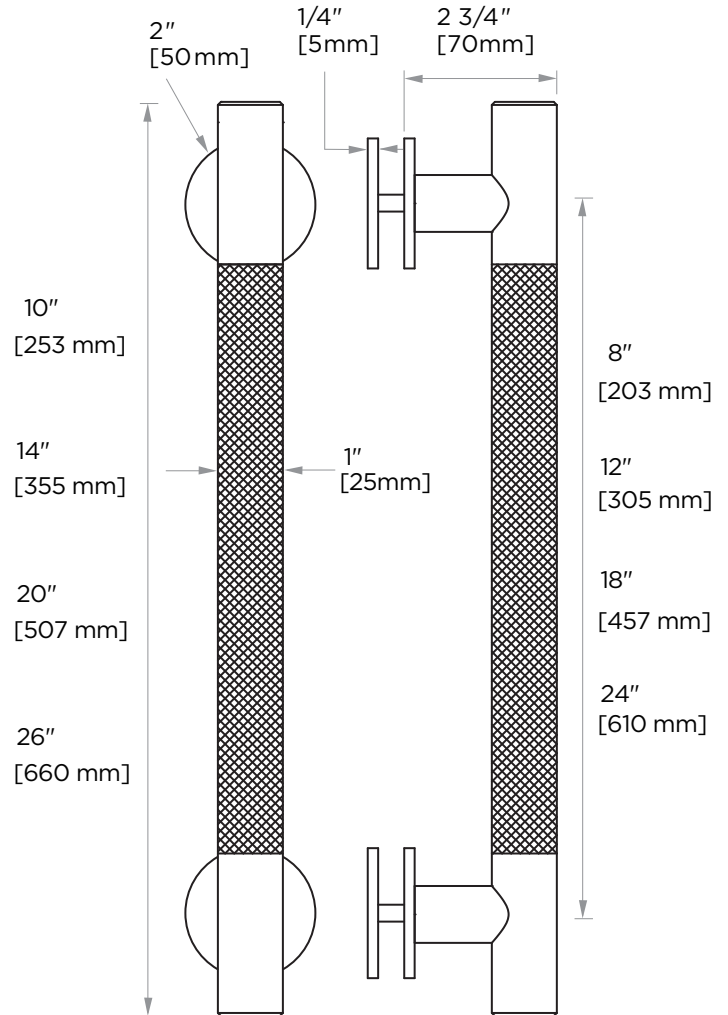

NOTE: Dimensions and specifications are subject to change without notice.