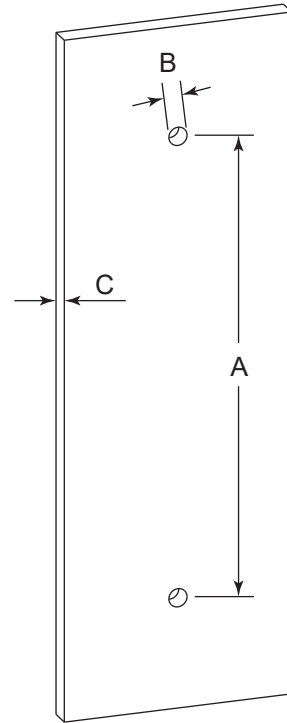

HANDLES INFO

Components Included		
①	Handle	X1
②	Fixing Bracket	X2
③	Rubber Gasket	X4
④	End Cap	X2
⑤	Set Screw M6	X2

Mounting Kits Included		
	X1	Allen Key

GLASS INFO

Glass Hole C-C Distance		
A	8"/203mm	8" Shower Door Handle
	12"/305mm	12" Shower Door Handle
	18"/457mm	18" Shower Door Handle
	24"/610mm	24" Shower Door Handle
	36"/915mm	36" Shower Door Handle
B	1/2" (12mm)	Glass Hole Diameter
C	6-12mm	Glass Thickness

* Can be used with extension kit for thicker doors

NOTE: Dimensions and specifications are subject to change without notice.