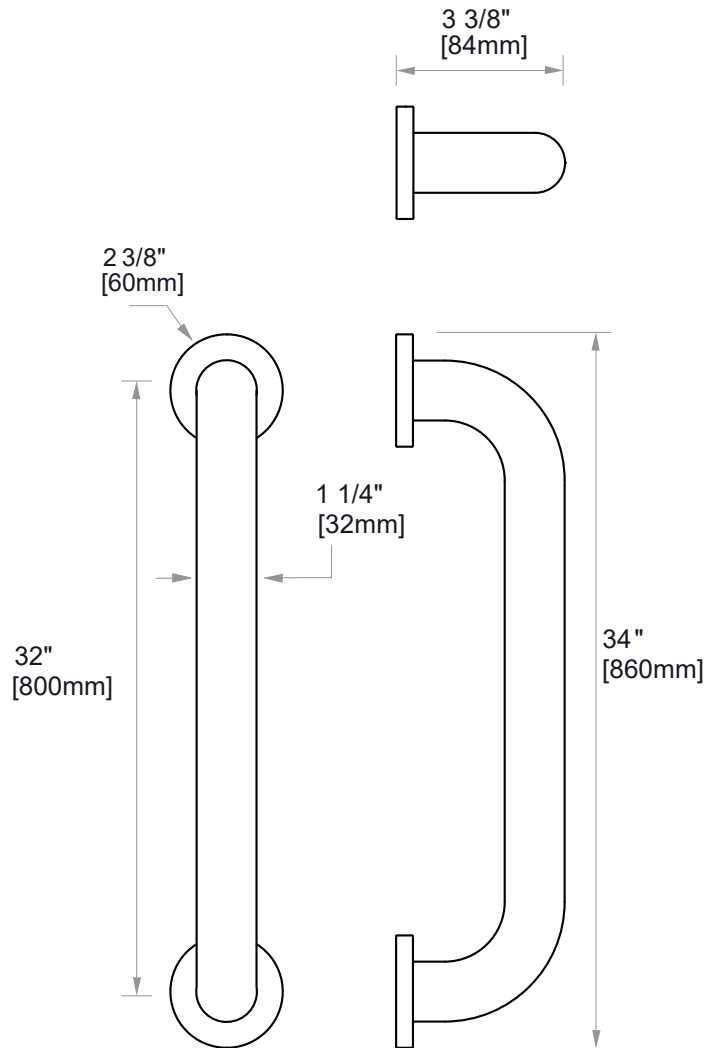

WARRANTY:

Lifetime Limited (Residential Use)
One Year (Commercial Use)

NOTE: Dimensions and specifications are subject to change without notice.