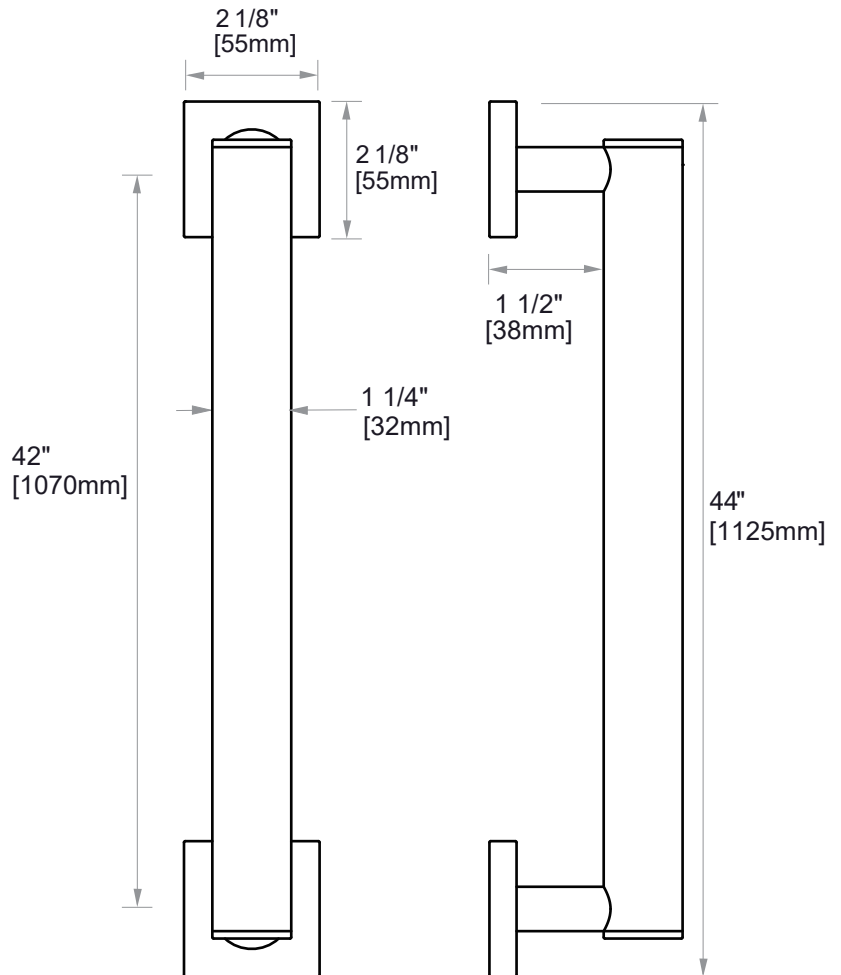

ADA Compliant

9400 SERIES (1.25"/32MM)

GRAB BAR 42" 8289442

PRODUCT NAME: GRAB BAR

SIZE: 42"

PRODUCT CODE: 8289442

MATERIAL: All-brass construction

STOCKED FINISHES:

NOTE: Dimensions and specifications are subject to change without notice.