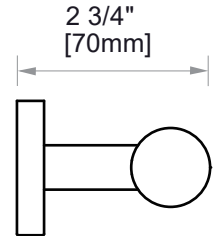

ADA Compliant

9400 SERIES (1.25"/32MM)

GRAB BAR 42" 8289442

PRODUCT NAME: GRAB BAR

SIZE: 42"

PRODUCT CODE: 8289442

MATERIAL: All-brass construction

STOCKED FINISHES:

NOTE: Dimensions and specifications are subject to change without notice.