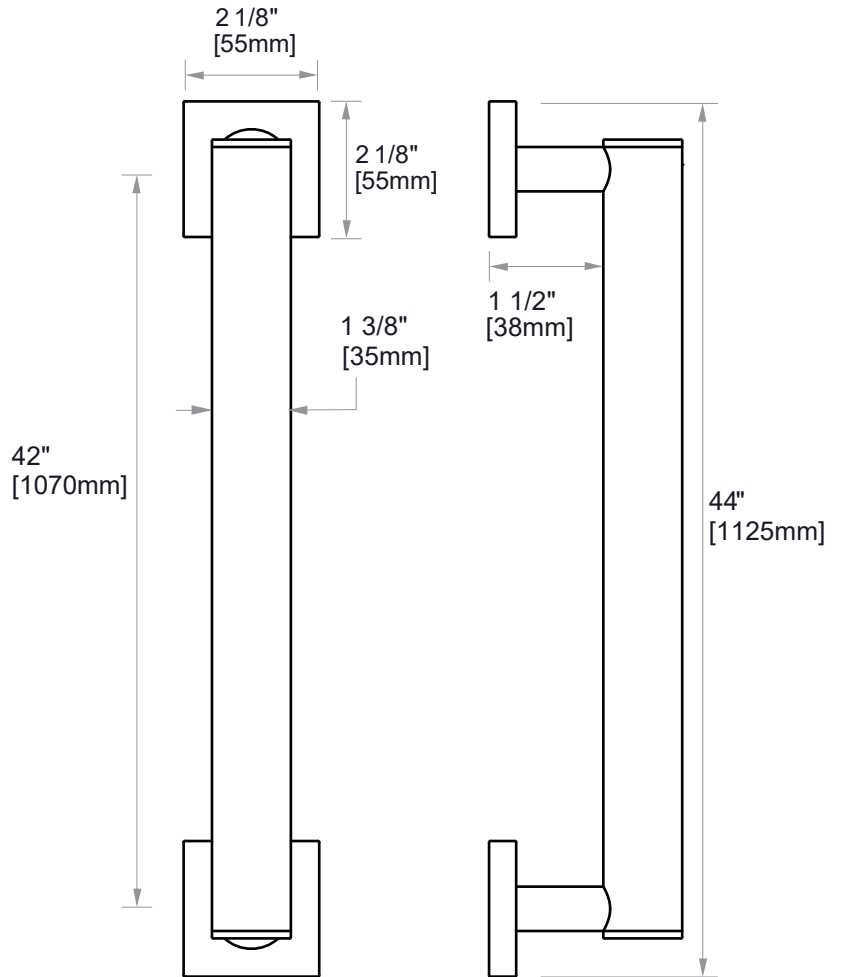

NOTE: Dimensions and specifications are subject to change without notice.