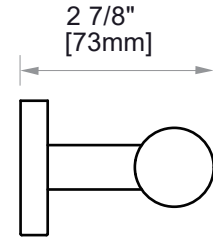

9400 SERIES (1.5"/35MM) GRAB BAR 42" 8289442-35mm

PRODUCT NAME: GRAB BAR

SIZE: 42"

PRODUCT CODE: 8289442-35mm

MATERIAL: All-brass construction

STOCKED FINISHES:

- Polished Chrome (99)
- Brushed Nickel (81)
- Polished Nickel (68)