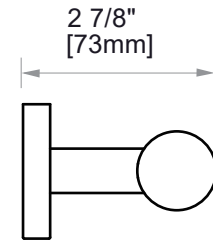

9400 SERIES (1.5"/35MM)

GRAB BAR 36"

8289436-35mm

PRODUCT NAME: GRAB BAR

SIZE: 36"

PRODUCT CODE: 8289436-35mm

MATERIAL: All-brass construction

STOCKED FINISHES:

NOTE: Dimensions and specifications are subject to change without notice.