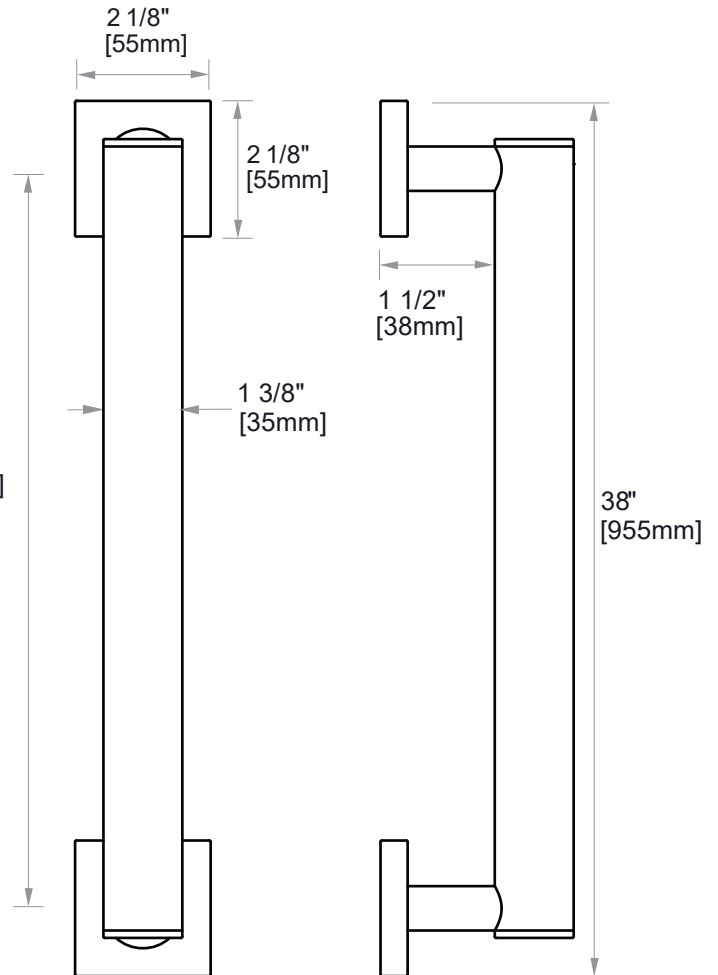

9400 SERIES (1.5"/35MM)

GRAB BAR 36"

8289436-35mm

PRODUCT NAME: GRAB BAR

SIZE: 36"

PRODUCT CODE: 8289436-35mm

MATERIAL: All-brass construction

STOCKED FINISHES:

NOTE: Dimensions and specifications are subject to change without notice.