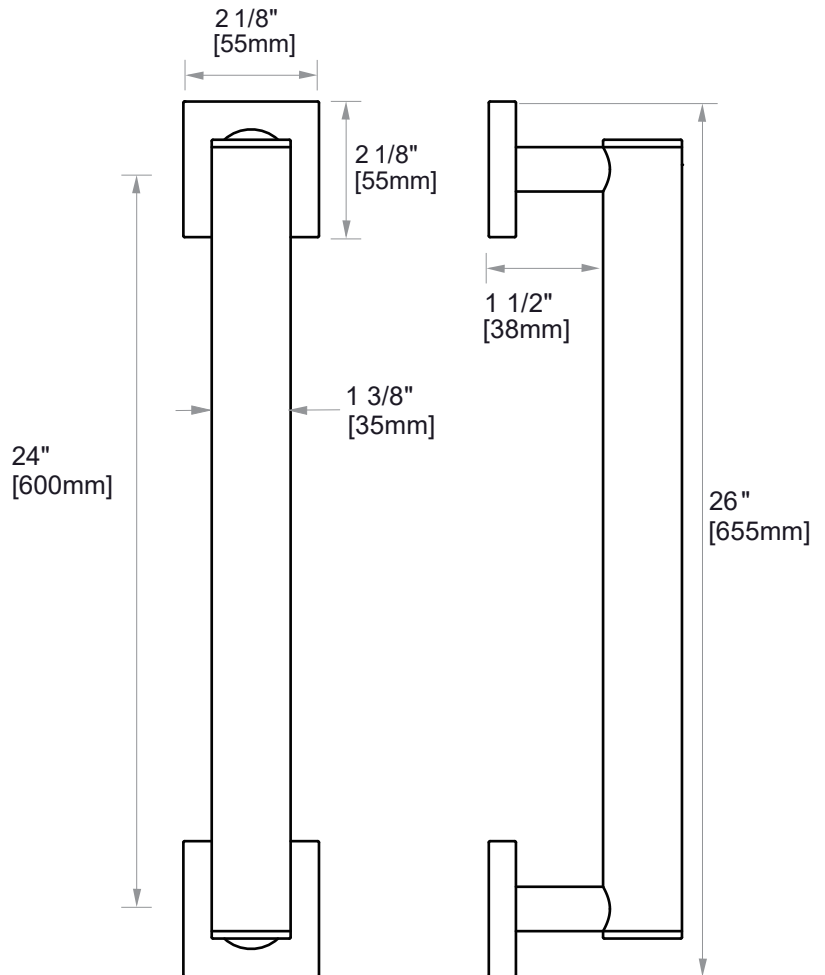

NOTE: Dimensions and specifications are subject to change without notice.