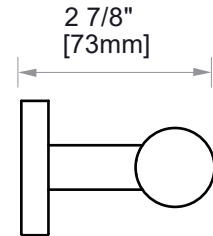

9400 SERIES (1.5"/35MM)

GRAB BAR 24" 8289424-35mm

PRODUCT NAME: GRAB BAR

SIZE: 24"

PRODUCT CODE: 8289424-35mm

MATERIAL: All-brass construction

STOCKED FINISHES:

- Polished Chrome (99)
- Brushed Nickel (81)
- Polished Nickel (68)