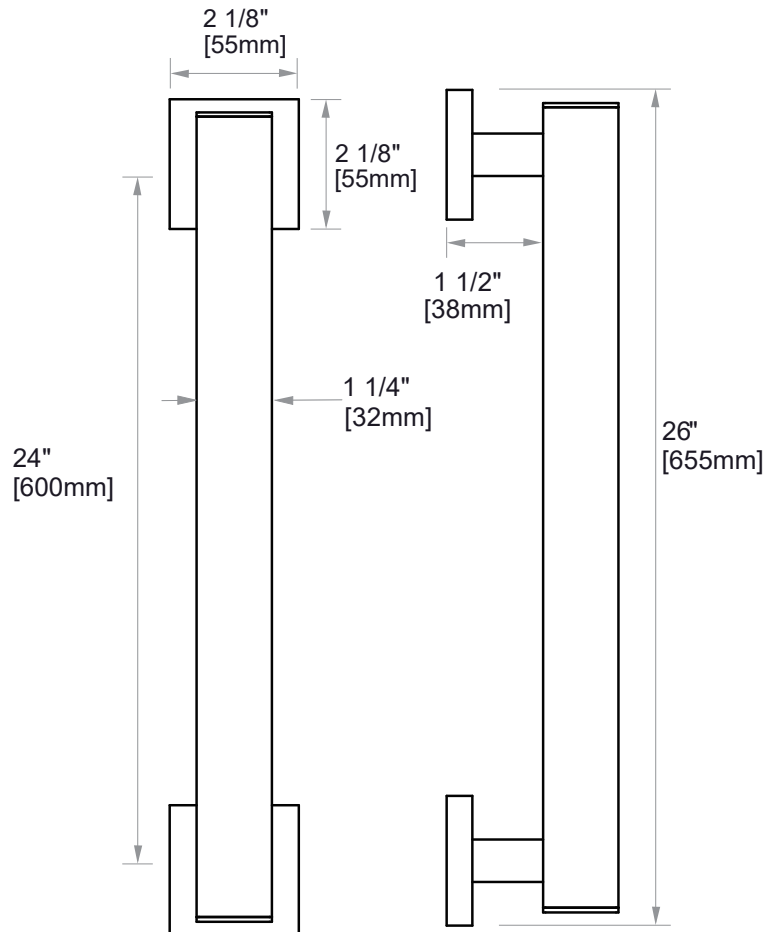

9300 SERIES

GRAB BAR 24"

8289324

PRODUCT NAME: GRAB BAR

SIZE: 24"

PRODUCT CODE: 8289324

MATERIAL: All-brass construction

STOCKED FINISHES:

NOTE: Dimensions and specifications are subject to change without notice.