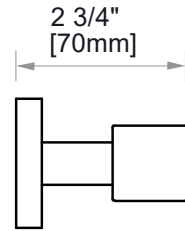

9300 SERIES

GRAB BAR 24"

8289324

PRODUCT NAME: GRAB BAR

SIZE: 24"

PRODUCT CODE: 8289324

MATERIAL: All-brass construction

STOCKED FINISHES: