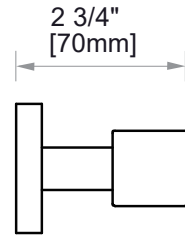

### GRAB BAR 12"

8289312

**PRODUCT NAME:** GRAB BAR

**SIZE:** 12"

**PRODUCT CODE:** 8289312

**MATERIAL:** All-brass construction

**STOCKED FINISHES:**

- Polished Chrome (99)
- Brushed Nickel (81)
- Polished Nickel (68)