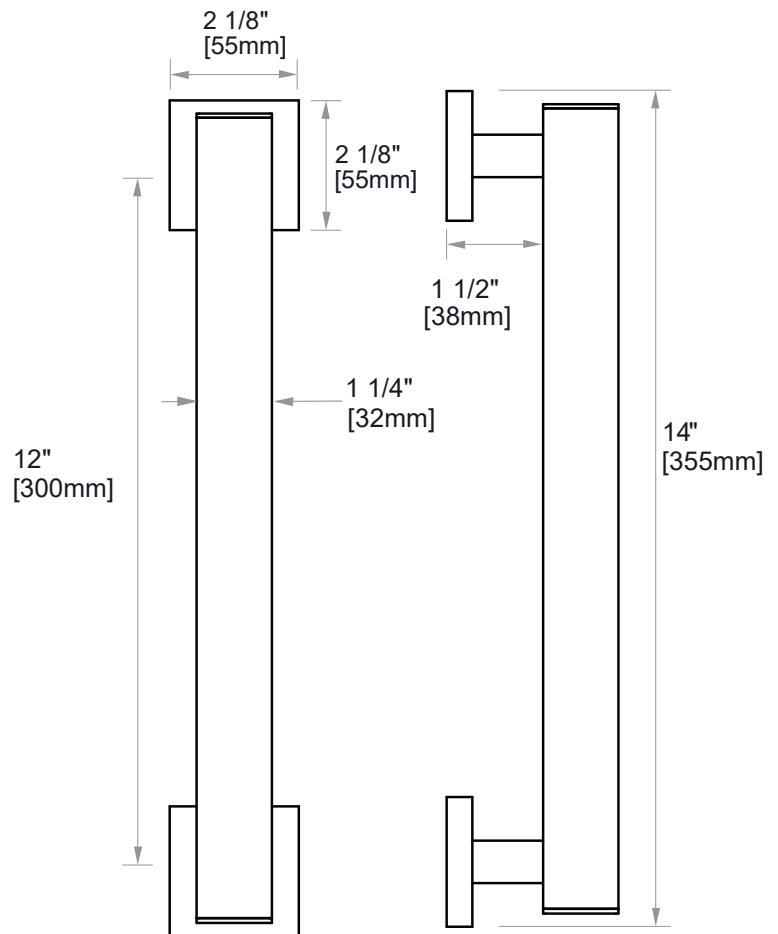

NOTE: Dimensions and specifications are subject to change without notice.