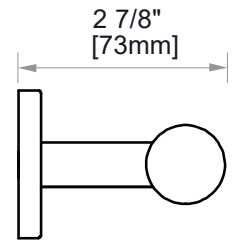

## 9100 SERIES

(1.5"/35mm)

8289142-35mm

**PRODUCT NAME:** GRAB BAR

**SIZE:** 42"

**PRODUCT CODE:** 8289142-35mm

**MATERIAL:** All-brass construction

**STOCKED FINISHES:**

NOTE: Dimensions and specifications are subject to change without notice.