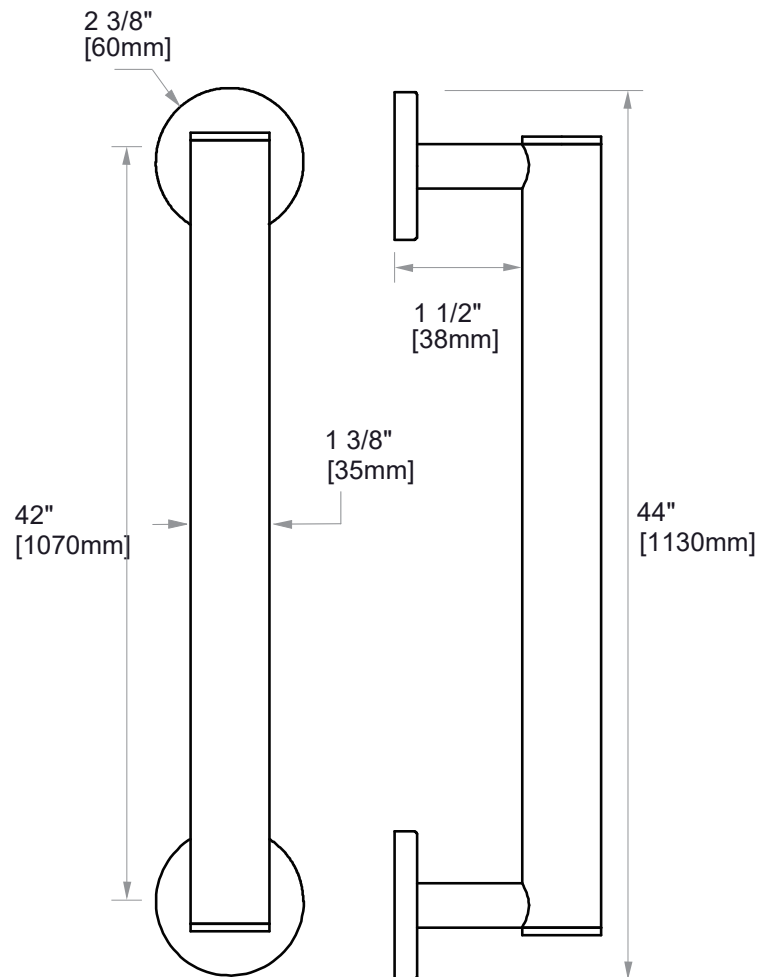

## 9100 SERIES

(1.5"/35mm)

8289142-35mm

**PRODUCT NAME:** GRAB BAR

**SIZE:** 42"

**PRODUCT CODE:** 8289142-35mm

**MATERIAL:** All-brass construction

**STOCKED FINISHES:**

NOTE: Dimensions and specifications are subject to change without notice.