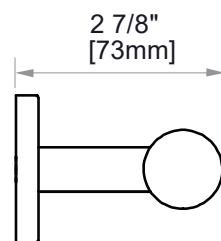

ADA Compliant

9100 SERIES

(1.5"/35mm)

8289124-35mm

PRODUCT NAME: GRAB BAR

SIZE: 24"

PRODUCT CODE: 8289124-35mm

MATERIAL: All-brass construction

NOTE: Dimensions and specifications are subject to change without notice.