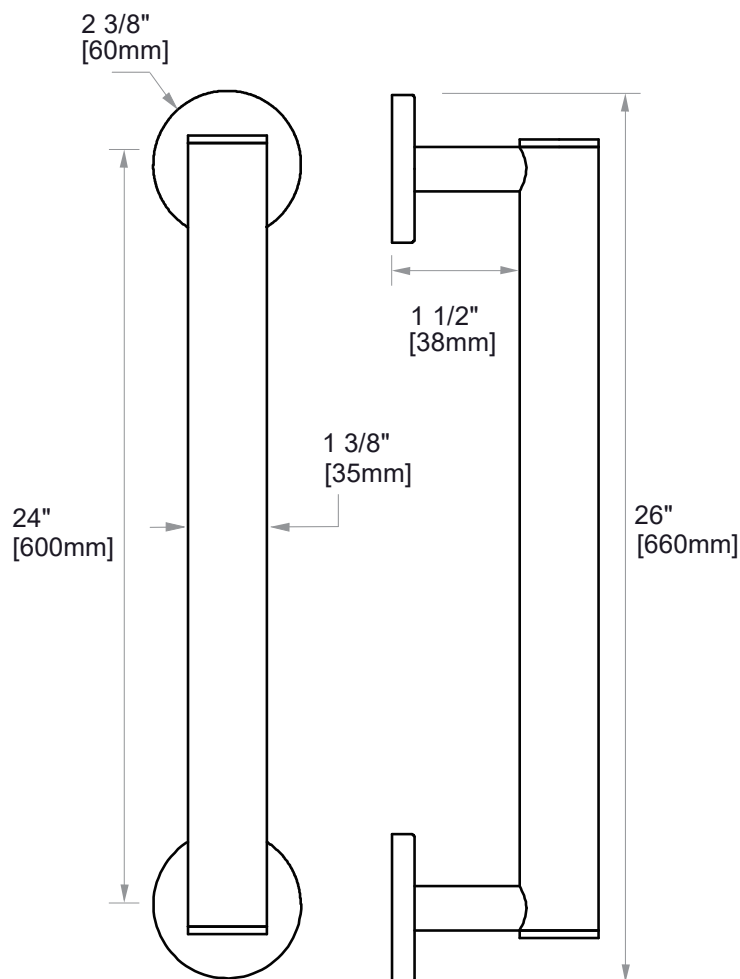

ADA Compliant

9100 SERIES

(1.5"/35mm)

8289124-35mm

PRODUCT NAME: GRAB BAR

SIZE: 24"

PRODUCT CODE: 8289124-35mm

MATERIAL: All-brass construction

NOTE: Dimensions and specifications are subject to change without notice.