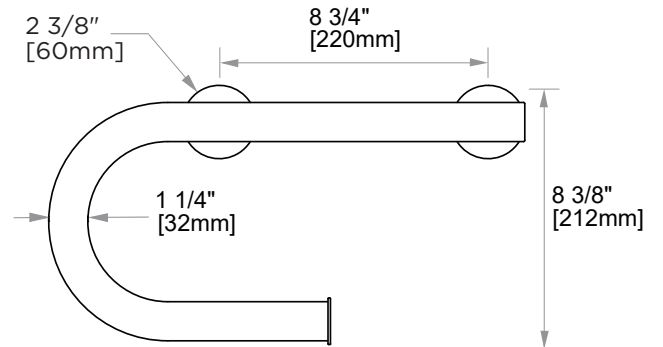

**GRAB BAR SERIES**

**GRAB BAR WITH TOILET PAPER HOLDER**  
8289110

**PRODUCT NAME:** GRAB BAR W/ TOILET PAPER HOLDER

**PRODUCT CODE:** 8289110

**MATERIAL:** All-brass construction

**STOCKED FINISHES:**

- Polished Chrome (99)
- Brushed Nickel (81)
- Polished Nickel (68)