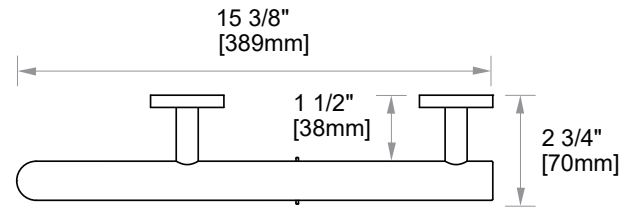

**GRAB BAR SERIES**

**GRAB BAR WITH TOILET PAPER HOLDER**  
8289110

**PRODUCT NAME:** GRAB BAR W/ TOILET PAPER HOLDER

**PRODUCT CODE:** 8289110

**MATERIAL:** All-brass construction

**STOCKED FINISHES:**

- Polished Chrome (99)
- Brushed Nickel (81)
- Polished Nickel (68)