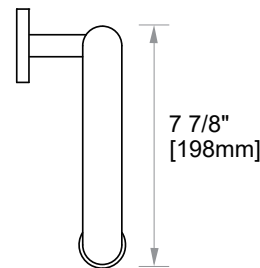

**GRAB BAR SERIES**

**GRAB BAR WITH TOILET PAPER HOLDER**  
8289110

**PRODUCT NAME:** GRAB BAR W/ TOILET PAPER HOLDER

**PRODUCT CODE:** 8289110

**MATERIAL:** All-brass construction

**STOCKED FINISHES:**

- Polished Chrome (99)
- Brushed Nickel (81)
- Polished Nickel (68)