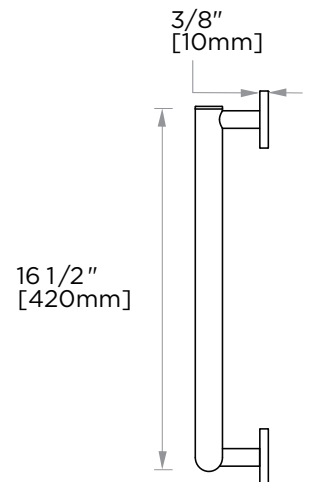

NOTE: Dimensions and specifications are subject to change without notice.