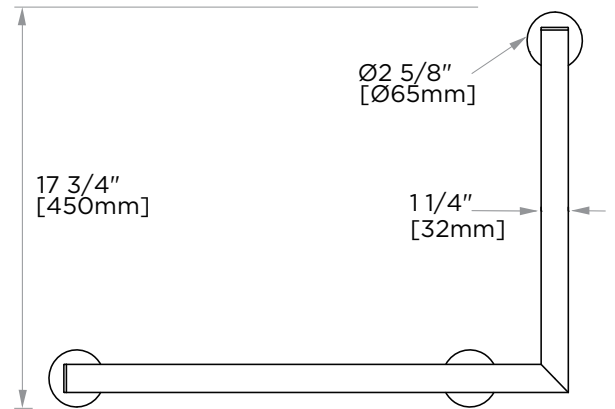

### ANGLE GRAB BAR-LEFT

8289101L

**PRODUCT NAME:** ANGLE GRAB BAR

**SIZE:** 24"x18"

**PRODUCT CODE:** 8289101L

**MATERIAL:** All-brass construction

**STOCKED FINISHES:**

- Polished Chrome (99)
- Brushed Nickel (81)
- Polished Nickel (68)
- Matte Black (48)