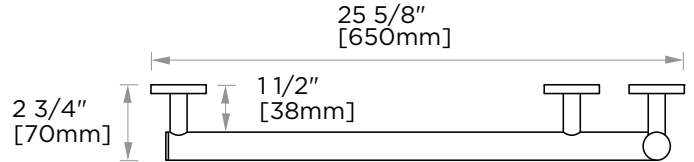

### ANGLE GRAB BAR-LEFT

8289101L

**PRODUCT NAME:** ANGLE GRAB BAR

**SIZE:** 24"x18"

**PRODUCT CODE:** 8289101L

**MATERIAL:** All-brass construction

**STOCKED FINISHES:**

- Polished Chrome (99)
- Brushed Nickel (81)
- Polished Nickel (68)
- Matte Black (48)