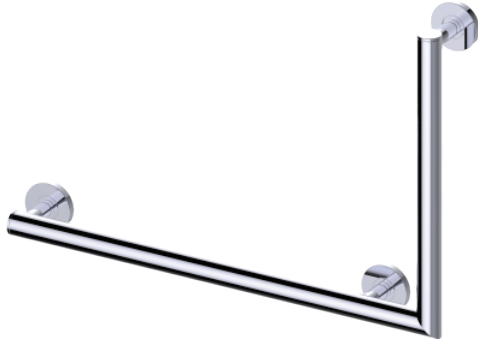

## GRAB BARS SERIES

### ANGLE GRAB BAR-LEFT

8289101L

**PRODUCT NAME:** ANGLE GRAB BAR

**SIZE:** 24"x18"

**PRODUCT CODE:** 8289101L

**MATERIAL:** All-brass construction

**STOCKED FINISHES:**

- Polished Chrome (99)
- Brushed Nickel (81)
- Polished Nickel (68)
- Matte Black (48)