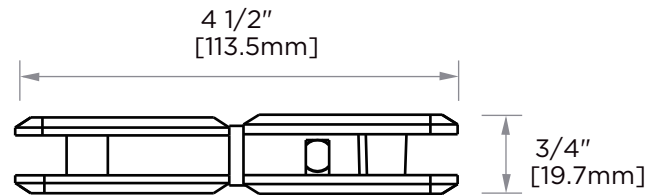

NOTE: Dimensions and specifications are subject to change without notice.