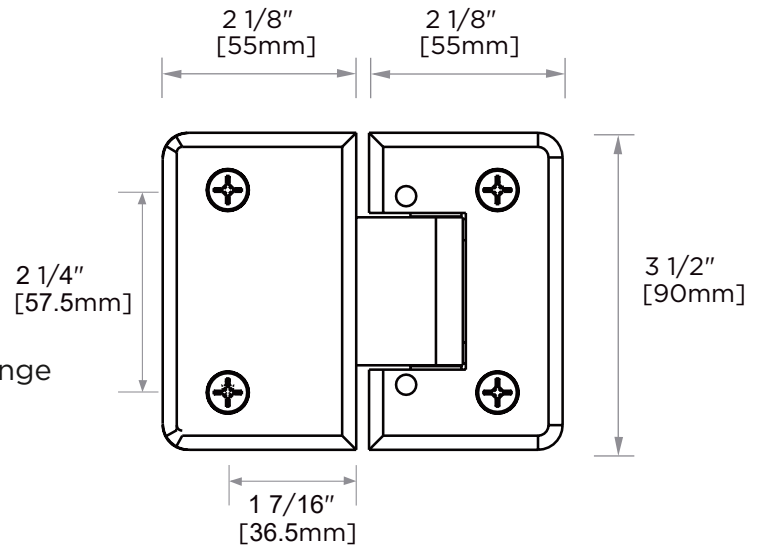

ASHFORD SERIES

Adjustable 180 Degree Glass-to-Glass Hinge

54054-ADJ

PRODUCT NAME: ASHFORD - Adjustable 180 Degree Glass-to-Glass Hinge

PRODUCT CODE: 54054-ADJ

MATERIAL: All-brass construction

KEY FEATURES: Standard Shower Hinge.
Glass to Glass.
Beveled.
Adjustable.

NOTE: Dimensions and specifications are subject to change without notice.