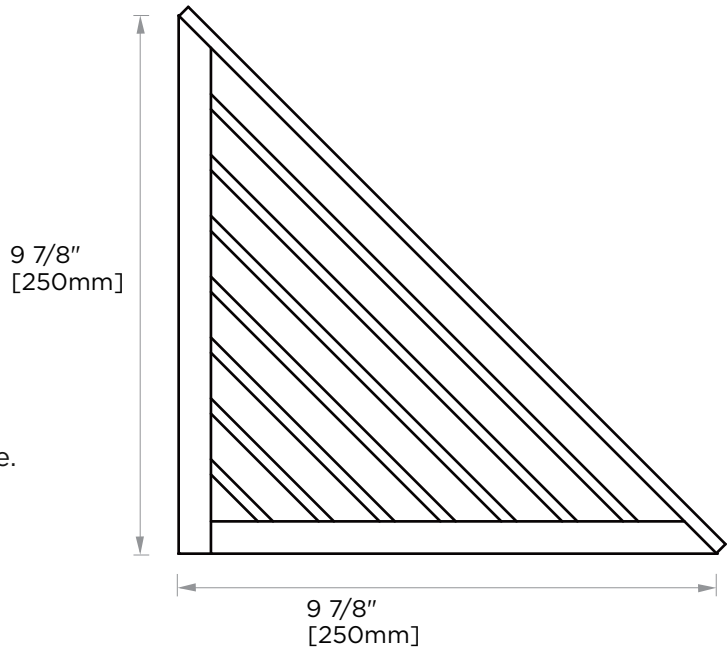

HAMBURG COLLECTION

CORNER SHOWER BASKET

440606

PRODUCT NAME: CORNER
SHOWER BASKET

PRODUCT CODE: 440606

MATERIAL: All-brass construction

KEY FEATURES: Transitional design.
Rectangular bold solid style.

STOCKED FINISHES:

NOTE: Dimensions and specifications are subject to change without notice.