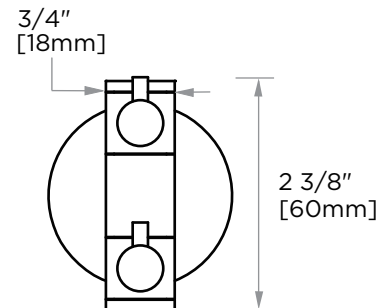

NOTE: Dimensions and specifications are subject to change without notice.