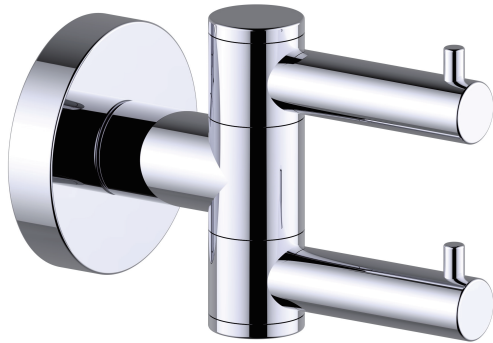

BUILDERS SERIES

373

DOUBLE ROBE HOOK
373132B

PRODUCT NAME: DOUBLE ROBE HOOK

PRODUCT CODE: 373132B

MATERIAL: All-brass construction

KEY FEATURES: Classic, contemporary design.
Concealed mounting.
Brass product at a builders budget.

STOCKED FINISHES:

- Polished Chrome (99)
- Brushed Nickel (81)
- Matte Black (48)

WARRANTY:

Lifetime Limited (Residential Use)
One Year (Commercial Use)

NOTE: Dimensions and specifications are subject to change without notice.