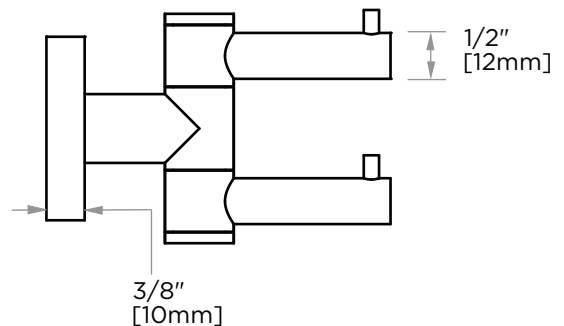

NOTE: Dimensions and specifications are subject to change without notice.