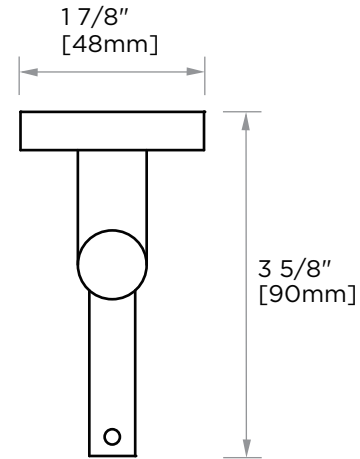

NOTE: Dimensions and specifications are subject to change without notice.