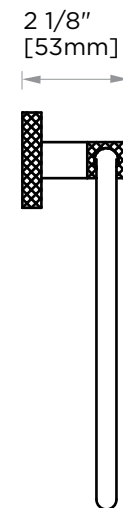

WARRANTY:

Lifetime Limited (Residential Use)
One Year (Commercial Use)

NOTE: Dimensions and specifications are subject to change without notice.