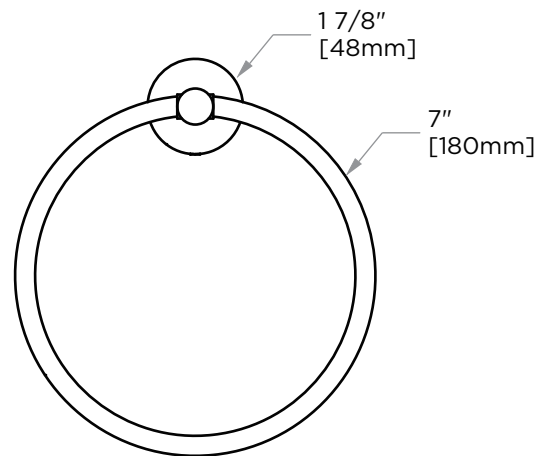

WARRANTY:

Lifetime Limited (Residential Use)
One Year (Commercial Use)

NOTE: Dimensions and specifications are subject to change without notice.