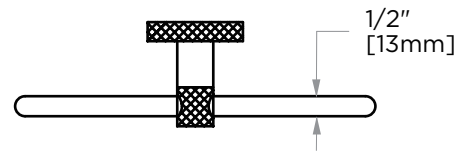

CIRCO KNURLED COLLECTION TOWEL RING 366460

PRODUCT NAME: TOWEL RING

PRODUCT CODE: 366460

MATERIAL: All-brass construction

KEY FEATURES: Contemporary tubular design with subtle knurling.

STOCKED FINISHES:

- Polished Chrome (99)
- Brushed Nickel (81)
- Polished Nickel (68)
- Matte Black (48)
- Champagne Bronze (30)
- Prosecco Bronze (35)
- Cava (37)