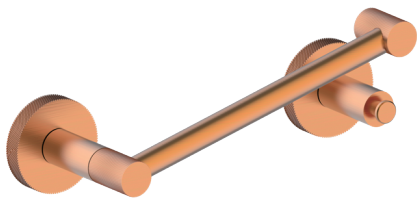

Polished Chrome finish (99)

Champagne Bronze finish(30)

**CIRCO KNURLED
COLLECTION
PIVOT TOILET PAPER
HOLDER
366158**

PRODUCT NAME: PIVOT TOILET PAPER HOLDER

PRODUCT CODE: 366158

MATERIAL: All-brass construction

KEY FEATURES: Contemporary tubular design with subtle knurling.

- STOCKED FINISHES:**
- Polished Chrome (99)
 - Brushed Nickel (81)
 - Polished Nickel (68)
 - Matte Black (48)
 - Champagne Bronze (30)
 - Prosecco Bronze (35)
 - Cava (37)