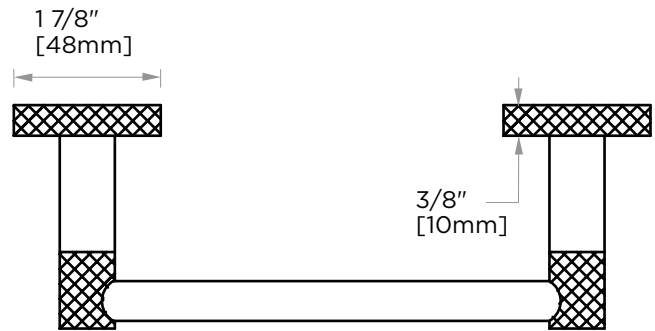

Polished Chrome finish (99)

Champagne Bronze finish(30)

**CIRCO KNURLED
COLLECTION
PIVOT TOILET PAPER
HOLDER
366158**

PRODUCT NAME: PIVOT TOILET PAPER HOLDER

PRODUCT CODE: 366158

MATERIAL: All-brass construction