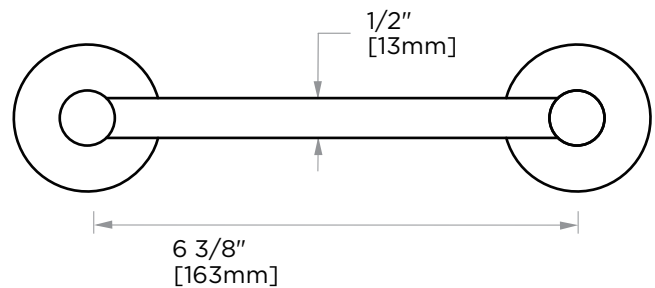

WARRANTY:

Lifetime Limited (Residential Use)
One Year (Commercial Use)

NOTE: Dimensions and specifications are subject to change without notice.