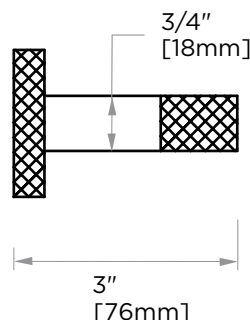

WARRANTY:

Lifetime Limited (Residential Use)
One Year (Commercial Use)

NOTE: Dimensions and specifications are subject to change without notice.