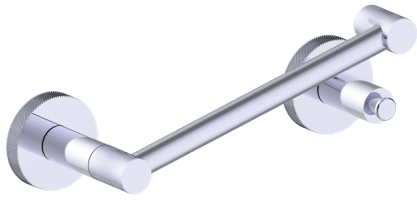

Polished Chrome finish (99)

Champagne Bronze finish(30)

**CIRCO KNURLED
COLLECTION
PIVOT TOILET PAPER
HOLDER
366158**

PRODUCT NAME: PIVOT TOILET PAPER HOLDER

PRODUCT CODE: 366158

MATERIAL: All-brass construction

KEY FEATURES: Contemporary tubular design with subtle knurling.

- STOCKED FINISHES:**
- Polished Chrome (99)
 - Brushed Nickel (81)
 - Polished Nickel (68)
 - Matte Black (48)
 - Champagne Bronze (30)
 - Prosecco Bronze (35)
 - Cava (37)