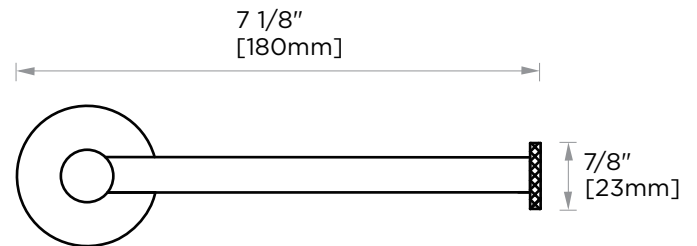

WARRANTY:

Lifetime Limited (Residential Use)
One Year (Commercial Use)

NOTE: Dimensions and specifications are subject to change without notice.