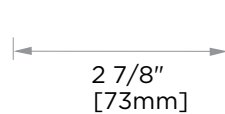

WARRANTY:

Lifetime Limited (Residential Use)
One Year (Commercial Use)

NOTE: Dimensions and specifications are subject to change without notice.