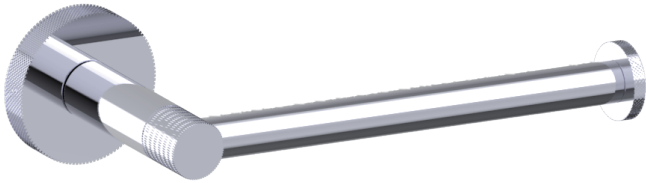

**CIRCO KNURLED
COLLECTION
TISSUE HOLDER
366151**

PRODUCT NAME: TISSUE HOLDER

PRODUCT CODE: 366151

MATERIAL: All-brass construction

KEY FEATURES: Contemporary tubular design with subtle knurling.

- STOCKED FINISHES:**
- Polished Chrome (99)
 - Brushed Nickel (81)
 - Polished Nickel (68)
 - Matte Black (48)
 - Champagne Bronze (30)
 - Prosecco Bronze (35)
 - Cava (37)