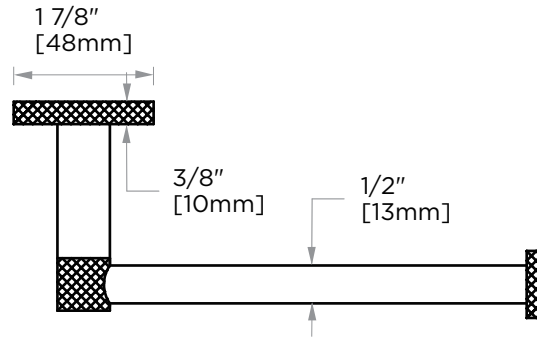

**CIRCO KNURLED
COLLECTION
TISSUE HOLDER
366151**

PRODUCT NAME: TISSUE HOLDER

PRODUCT CODE: 366151

MATERIAL: All-brass construction

KEY FEATURES: Contemporary tubular design with subtle knurling.

- STOCKED FINISHES:**
- Polished Chrome (99)
 - Brushed Nickel (81)
 - Polished Nickel (68)
 - Matte Black (48)
 - Champagne Bronze (30)
 - Prosecco Bronze (35)
 - Cava (37)