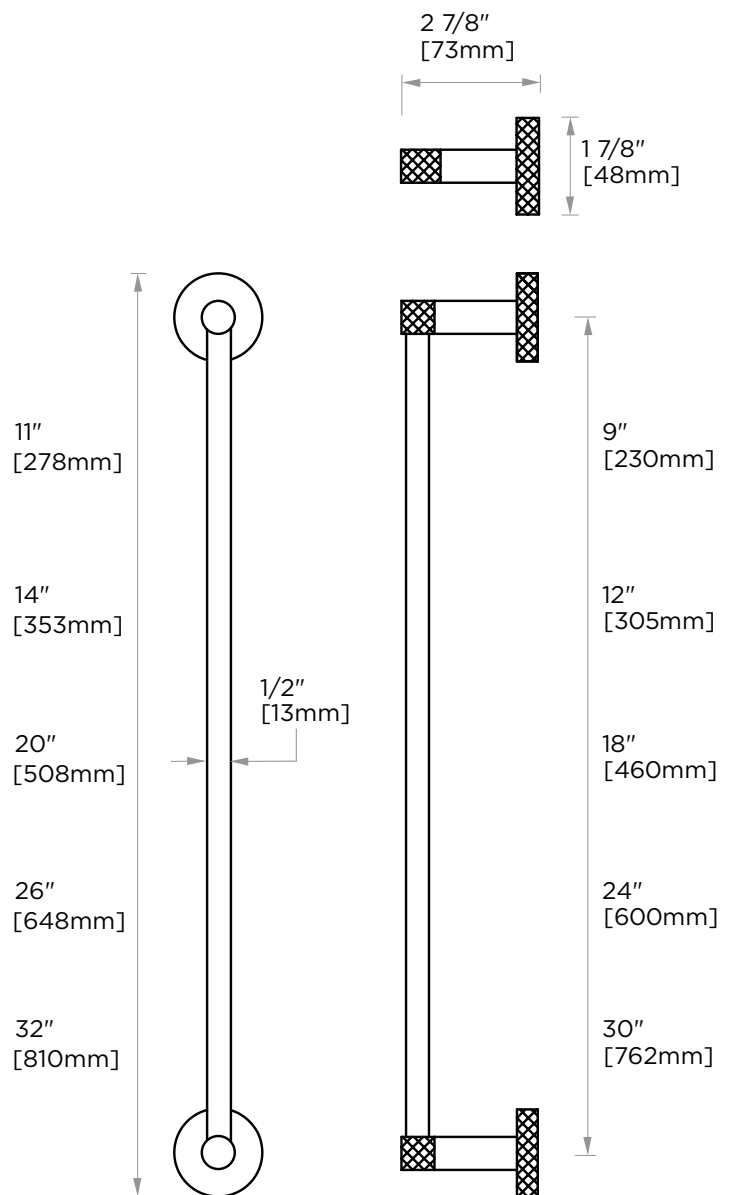

WARRANTY:

Lifetime Limited (Residential Use)
One Year (Commercial Use)

NOTE: Dimensions and specifications are subject to change without notice.