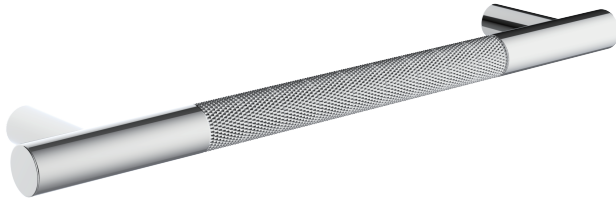

CIRCO KNURLED COLLECTION CABINET PULL

4" 366704

6" 366706

8" 366708

12" 366712

PRODUCT NAME: CABINET PULL

PRODUCT CODE: 4" 366704
6" 366706
8" 366708
12" 366712

MATERIAL: All-brass construction

KEY FEATURES: Contemporary design with solid bold rectangular geometry.

STOCKED FINISHES:

- Polished Chrome (99)
- Brushed Nickel (81)
- Prosecco Bronze (35)

SPECIAL FINISHES AVAILABLE: 26 options available. Please see our website for full list samples