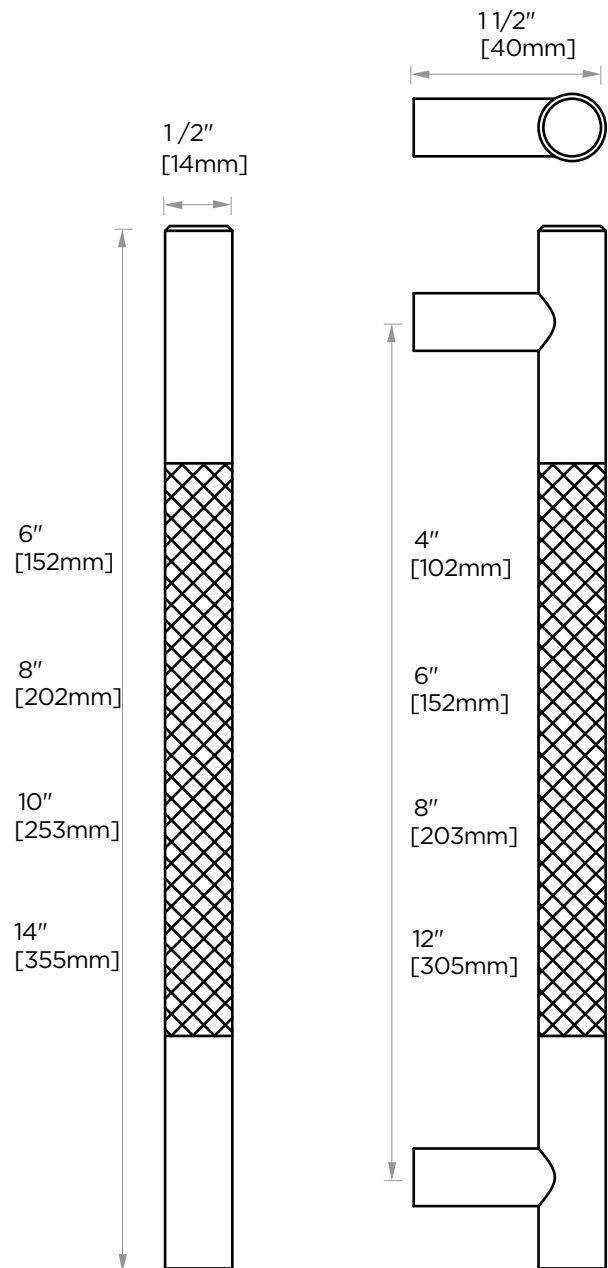

WARRANTY:

Lifetime Limited (Residential Use)
One Year (Commercial Use)

NOTE: Dimensions and specifications are subject to change without notice.