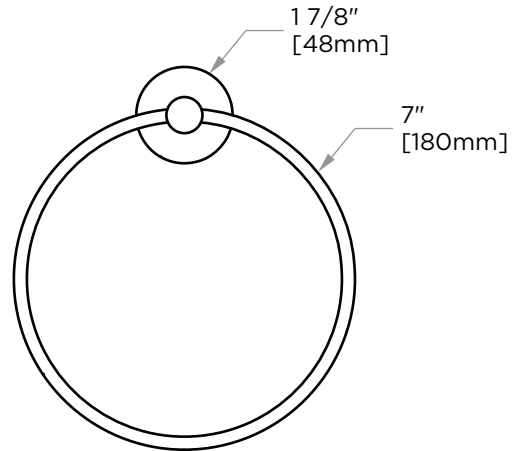

CIRCO COLLECTION TOWEL RING 365460

PRODUCT NAME: TOWEL RING

PRODUCT CODE: 365460

MATERIAL: All-brass construction

KEY FEATURES: Transitional design.
Round and straight lines

STOCKED FINISHES:

- Polished Chrome (99)
- Brushed Nickel (81)
- Polished Nickel (68)
- Matte Black (48)
- Brushed Brass (78)
- Cava (37)

SPECIAL FINISHES AVAILABLE: Please see our website for full list samples

WARRANTY:

Lifetime Limited (Residential Use)
One Year (Commercial Use)

2 1/8"
[53mm]

NOTE: Dimensions and specifications are subject to change without notice.