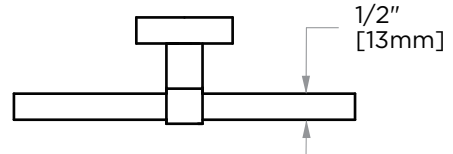

CIRCO COLLECTION TOWEL RING 365460

PRODUCT NAME: TOWEL RING

PRODUCT CODE: 365460

MATERIAL: All-brass construction

KEY FEATURES: Transitional design.
Round and straight lines

STOCKED FINISHES:

- Polished Chrome (99)
- Brushed Nickel (81)
- Polished Nickel (68)
- Matte Black (48)
- Brushed Brass (78)
- Cava (37)

SPECIAL FINISHES AVAILABLE: Please see our website for full list samples

WARRANTY:

Lifetime Limited (Residential Use)
One Year (Commercial Use)

2 1/8"
[53mm]

NOTE: Dimensions and specifications are subject to change without notice.