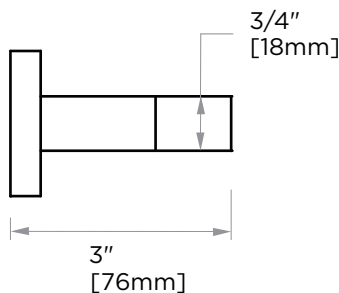

NOTE: Dimensions and specifications are subject to change without notice.