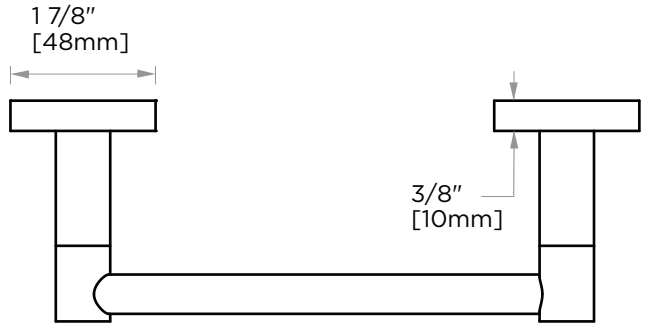

CIRCO COLLECTION
PIVOT TISSUE
HOLDER
365158

PRODUCT NAME: PIVOT TISSUE HOLDER

PRODUCT CODE: 365158

MATERIAL: All-brass construction

KEY FEATURES: Contemporary design with a twist to a tubular style.

- STOCKED FINISHES:**
- Polished Chrome (99)
 - Brushed Nickel (81)
 - Polished Nickel (68)
 - Matte Black (48)
 - Brushed Brass (78)
 - Cava (37)