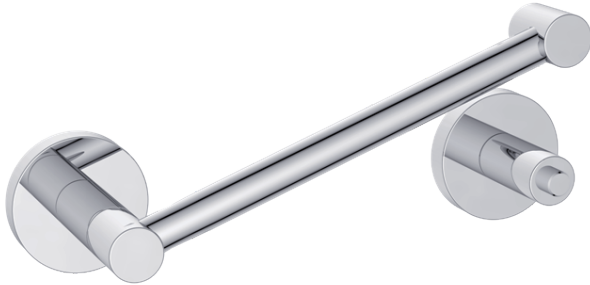

CIRCO COLLECTION
PIVOT TISSUE
HOLDER
365158

PRODUCT NAME: PIVOT TISSUE HOLDER

PRODUCT CODE: 365158

MATERIAL: All-brass construction

KEY FEATURES: Contemporary design with a twist to a tubular style.

- STOCKED FINISHES:**
- Polished Chrome (99)
 - Brushed Nickel (81)
 - Polished Nickel (68)
 - Matte Black (48)
 - Brushed Brass (78)
 - Cava (37)