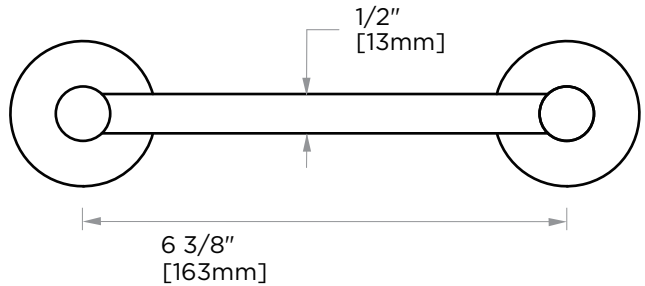

NOTE: Dimensions and specifications are subject to change without notice.