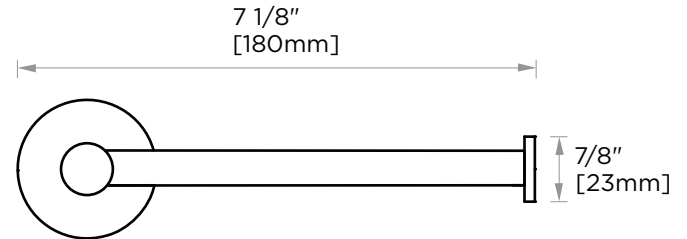

NOTE: Dimensions and specifications are subject to change without notice.