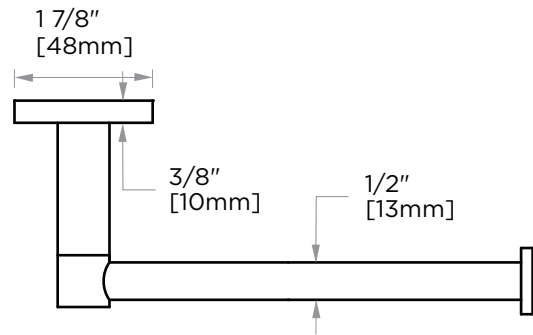

**CIRCO COLLECTION**  
**TISSUE HOLDER**  
365151

**PRODUCT NAME:** TISSUE HOLDER

**PRODUCT CODE:** 365151

**MATERIAL:** All-brass construction

**KEY FEATURES:** Contemporary design with a twist to a tubular style.