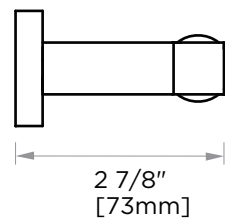

NOTE: Dimensions and specifications are subject to change without notice.