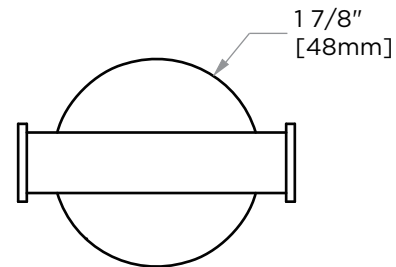

WARRANTY:

Lifetime Limited (Residential Use)
One Year (Commercial Use)

NOTE: Dimensions and specifications are subject to change without notice.