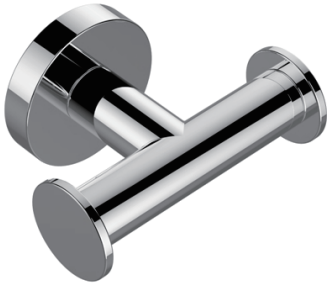

CIRCO COLLECTION DOUBLE ROBE HOOK 365132

PRODUCT NAME: DOUBLE ROBE HOOK

PRODUCT CODE: 365132

MATERIAL: All-brass construction

KEY FEATURES: Contemporary design with a twist to a tubular style.

STOCKED FINISHES: