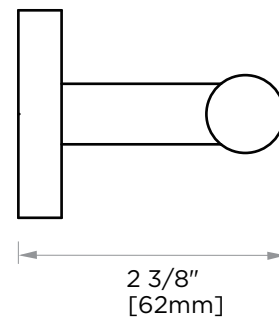

CIRCO COLLECTION DOUBLE ROBE HOOK 365132

PRODUCT NAME: DOUBLE ROBE HOOK

PRODUCT CODE: 365132

MATERIAL: All-brass construction

KEY FEATURES: Contemporary design with a twist to a tubular style.

STOCKED FINISHES:

NOTE: Dimensions and specifications are subject to change without notice.