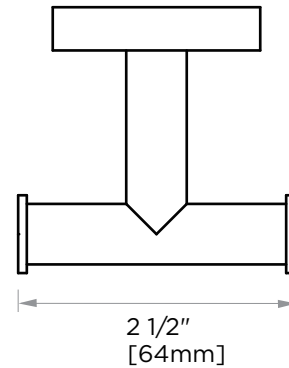

CIRCO COLLECTION DOUBLE ROBE HOOK 365132

PRODUCT NAME: DOUBLE ROBE HOOK

PRODUCT CODE: 365132

MATERIAL: All-brass construction

KEY FEATURES: Contemporary design with a twist to a tubular style.

STOCKED FINISHES:

NOTE: Dimensions and specifications are subject to change without notice.