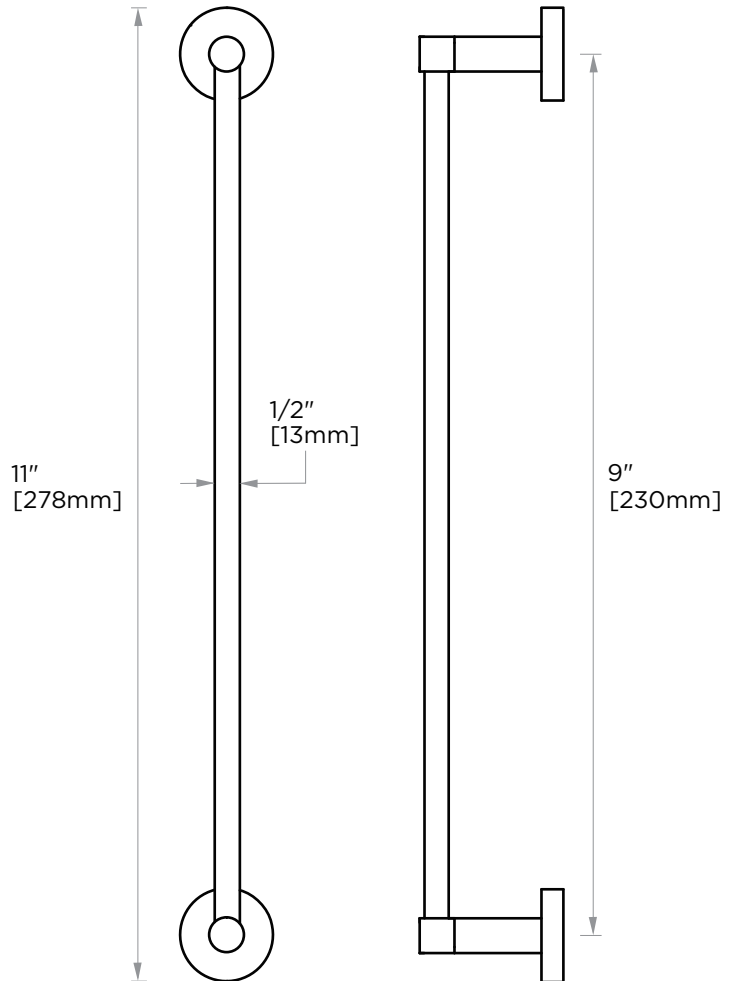

WARRANTY:

Lifetime Limited (Residential Use)
One Year (Commercial Use)

NOTE: Dimensions and specifications are subject to change without notice.