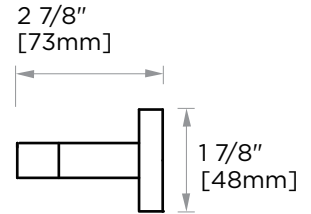

CIRCO COLLECTION
TOWEL BAR 9"
365109

PRODUCT NAME: TOWEL BAR 9"

PRODUCT CODE: 365109

MATERIAL: All-brass construction

KEY FEATURES: Transitional design.
Round and straight lines

- STOCKED FINISHES:**
- Polished Chrome (99)
 - Brushed Nickel (81)
 - Polished Nickel (68)
 - Matte Black (48)
 - Brushed Brass (78)