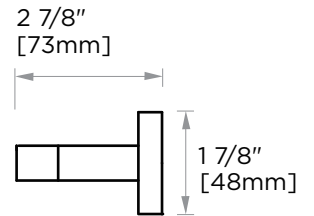

CIRCO COLLECTION TOWEL BAR

- 9" 365109
- 12" 365120
- 18" 365180
- 24" 365240
- 30" 365300

PRODUCT NAME: TOWEL BAR

PRODUCT CODE: 9" 365109
 12" 365120
 18" 365180
 24" 365240
 30" 365300

MATERIAL: All-brass construction

KEY FEATURES: Transitional design.
 Round and straight lines

STOCKED FINISHES:

STOCKED FINISH	9"	12"	18"	24"	30"
Polished Chrome (99)					
Brushed Nickel(81)					
Polished Nickel(68)					
Matte Black (48)					
Brushed Brass (78)					
Cava (37)					