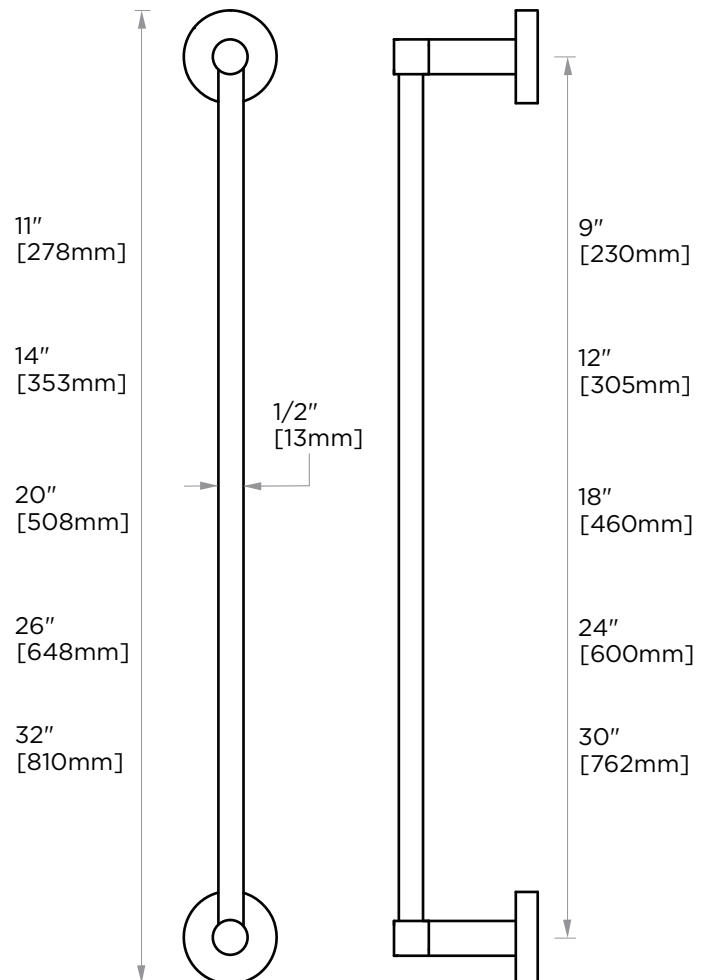

STOCKED FINISHES:

STOCKED FINISH	9"	12"	18"	24"	30"
Polished Chrome (99)					
Brushed Nickel(81)					
Polished Nickel(68)					
Matte Black (48)					
Brushed Brass (78)					
Cava (37)					

SPECIAL FINISHES AVAILABLE: Please see our website for full list samples

WARRANTY:
Lifetime Limited (Residential Use)
One Year (Commercial Use)