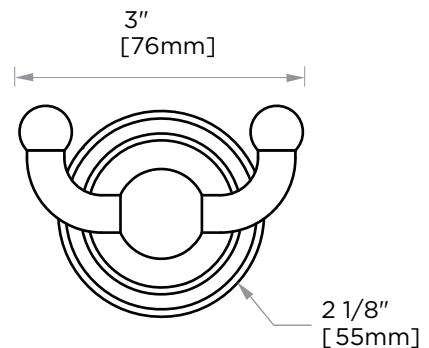

NOTE: Dimensions and specifications are subject to change without notice.