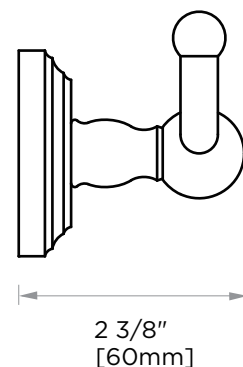

NOTE: Dimensions and specifications are subject to change without notice.