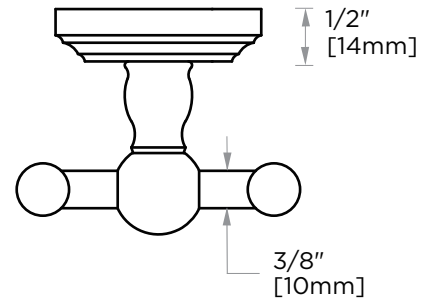

NOTE: Dimensions and specifications are subject to change without notice.