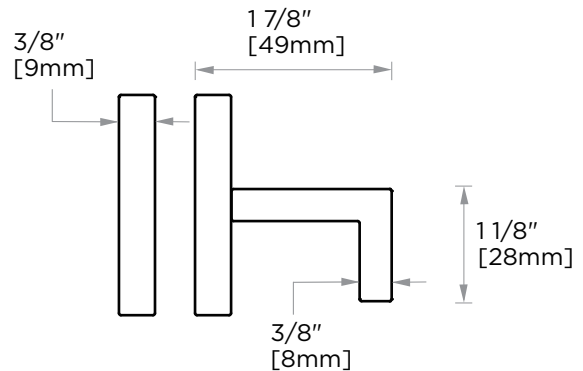

**FRANKFURT
COLLECTION
SINGLE SDH KNOB
3137501**

PRODUCT NAME: SINGLE SDH KNOB

PRODUCT CODE: 3137501

MATERIAL: All-brass construction

KEY FEATURES: Transitional design.
Round and straight lines

STOCKED FINISHES:

NOTE: Dimensions and specifications are subject to change without notice.