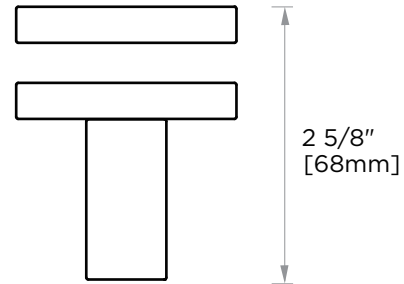

**FRANKFURT
COLLECTION
SINGLE SDH KNOB
3137501**

PRODUCT NAME: SINGLE SDH KNOB

PRODUCT CODE: 3137501

MATERIAL: All-brass construction

KEY FEATURES: Transitional design.
Round and straight lines

STOCKED FINISHES: