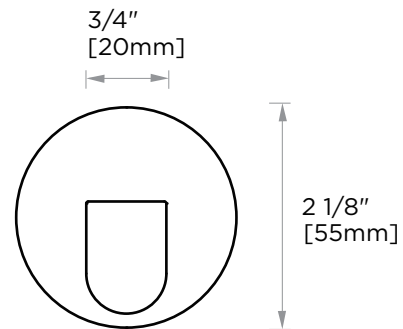

**FRANKFURT
COLLECTION
SINGLE SDH KNOB
3137501**

PRODUCT NAME: SINGLE SDH KNOB

PRODUCT CODE: 3137501

MATERIAL: All-brass construction

KEY FEATURES: Transitional design.
Round and straight lines

STOCKED FINISHES:

NOTE: Dimensions and specifications are subject to change without notice.