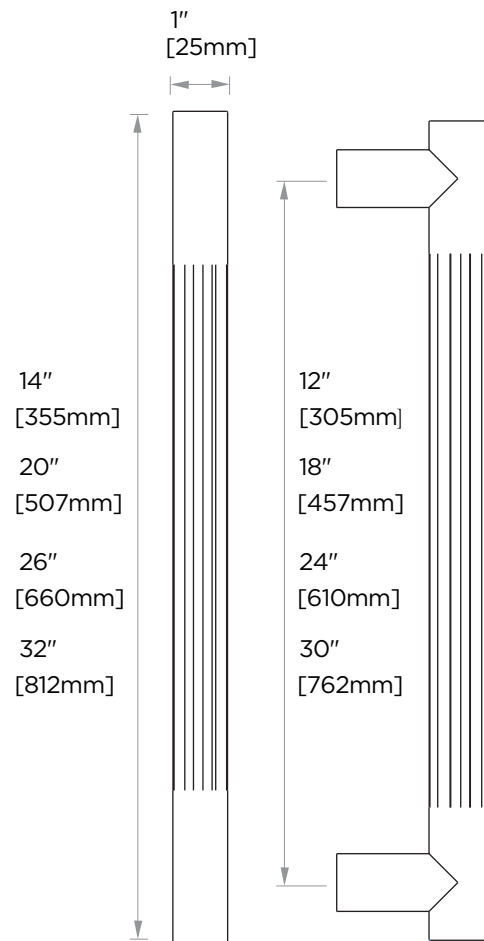

310 COLLECTION
APPLIANCE PULL

- 12" 310912
- 18" 310918
- 24" 310924
- 30" 310930

PRODUCT NAME: APPLIANCE PULLS

PRODUCT CODE: 12" 310912
18" 310918
24" 310924
30" 310930

MATERIAL: All-brass construction

KEY FEATURES: Contemporary design with solid bold rectangular geometry.

NOTE: Dimensions and specifications are subject to change without notice.