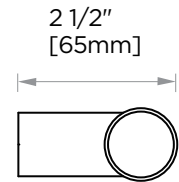

310 COLLECTION
APPLIANCE PULL

- 12" 310912
- 18" 310918
- 24" 310924
- 30" 310930

PRODUCT NAME: APPLIANCE PULLS

PRODUCT CODE: 12" 310912
18" 310918
24" 310924
30" 310930

MATERIAL: All-brass construction

KEY FEATURES: Contemporary design with solid bold rectangular geometry.

NOTE: Dimensions and specifications are subject to change without notice.