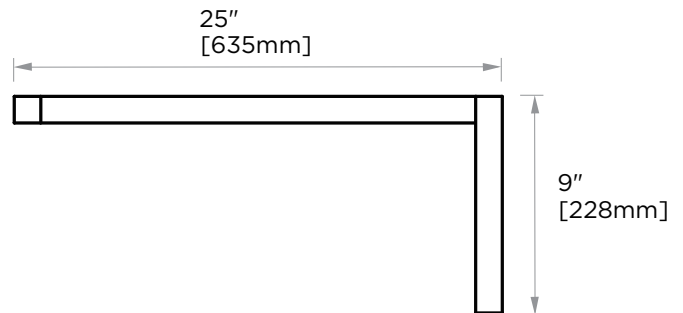

**MUNICH COLLECTION**  
**OFFSET SHOWER DOOR**  
**HANDLES 8" & 24"**  
28870824

**PRODUCT NAME:** OFFSET SHOWER DOOR HANDLES 8" & 24"

**PRODUCT CODE:** 28870824

**MATERIAL:** All-brass construction

**KEY FEATURES:** Contemporary design. Strong rectangular shapes, balanced by slender linear lines.

**GLASS INFO**  
Glass Hole Diameter : 1/2" / 12mm  
Glass Hole C- C Distance 8" : 8" / 203mm  
Glass Hole C- C Distance 24" : 24" / 610mm  
Thickness : 6-12mm

\*Can be used with extension kit for thicker doors.

NOTE: Dimensions and specifications are subject to change without notice.