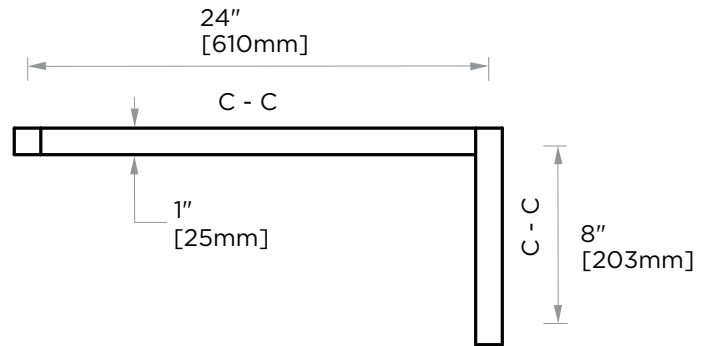

**MUNICH COLLECTION**  
**OFFSET SHOWER DOOR**  
**HANDLES 8" & 24"**  
28870824

**PRODUCT NAME:** OFFSET SHOWER DOOR HANDLES 8" & 24"

**PRODUCT CODE:** 28870824

**MATERIAL:** All-brass construction

**KEY FEATURES:** Contemporary design. Strong rectangular shapes, balanced by slender linear lines.

**GLASS INFO**  
Glass Hole Diameter : 1/2" / 12mm  
Glass Hole C- C Distance 8" : 8" / 203mm  
Glass Hole C- C Distance 24" : 24" / 610mm  
Thickness : 6-12mm

\*Can be used with extension kit for thicker doors.

NOTE: Dimensions and specifications are subject to change without notice.