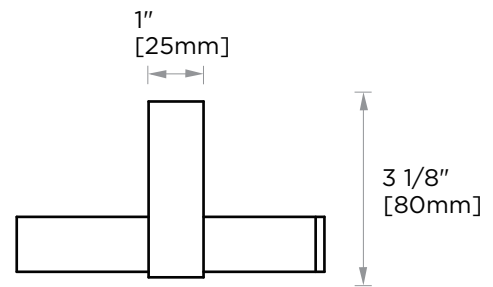

Includes Rosette : 40X4mm
Without Rosette

With Rosette

PRODUCT NAME: TOILET PAPER HOLDER

PRODUCT CODE: 277152

MATERIAL: All-brass construction

KEY FEATURES: Contemporary design. Square base with clean and elongated lines.

LISBON COLLECTION TOILET PAPER HOLDER 277152

NOTE: Dimensions and specifications are subject to change without notice.

LISBON COLLECTION

Large Square Rosette
277SQLG 45X12mm

Small Round Rosette
137RDSM 40X4mm

Large Round Rosette
137RDLG 48X10mm

NOTE: Dimensions and specifications are subject to change without notice.