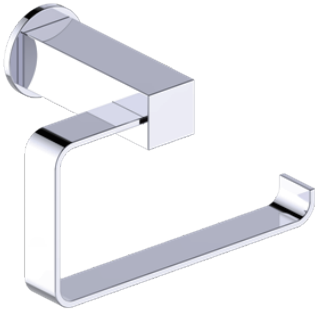

Includes Rosette : 40X4mm
Without Rosette

With Rosette

PRODUCT NAME: TOILET PAPER HOLDER

PRODUCT CODE: 277152

MATERIAL: All-brass construction

KEY FEATURES: Contemporary design. Square base with clean and elongated lines.

LISBON COLLECTION TOILET PAPER HOLDER 277152

NOTE: Dimensions and specifications are subject to change without notice.

LISBON COLLECTION

Large Square Rosette
277SQLG 45X12mm

Small Round Rosette
137RDSM 40X4mm

Large Round Rosette
137RDLG 48X10mm

NOTE: Dimensions and specifications are subject to change without notice.