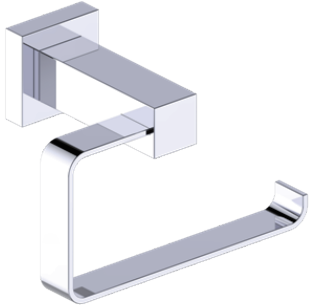

Includes Rosette : 40X4mm
Without Rosette

With Rosette

PRODUCT NAME: TOILET PAPER HOLDER

PRODUCT CODE: 277152

MATERIAL: All-brass construction

KEY FEATURES: Contemporary design. Square base with clean and elongated lines.

LISBON COLLECTION TOILET PAPER HOLDER 277152

NOTE: Dimensions and specifications are subject to change without notice.

LISBON COLLECTION

Large Square Rosette
277SQLG 45X12mm

Small Round Rosette
137RDSM 40X4mm

Large Round Rosette
137RDLG 48X10mm

NOTE: Dimensions and specifications are subject to change without notice.