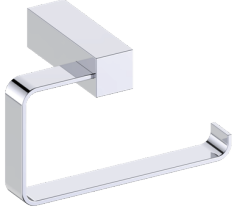

Includes Rosette : 40X4mm
Without Rosette

With Rosette

PRODUCT NAME: TOILET PAPER HOLDER

PRODUCT CODE: 277152

MATERIAL: All-brass construction

KEY FEATURES: Contemporary design. Square base with clean and elongated lines.

LISBON COLLECTION TOILET PAPER HOLDER 277152

NOTE: Dimensions and specifications are subject to change without notice.

LISBON COLLECTION

Large Square Rosette
277SQLG 45X12mm

Small Round Rosette
137RDSM 40X4mm

Large Round Rosette
137RDLG 48X10mm

NOTE: Dimensions and specifications are subject to change without notice.