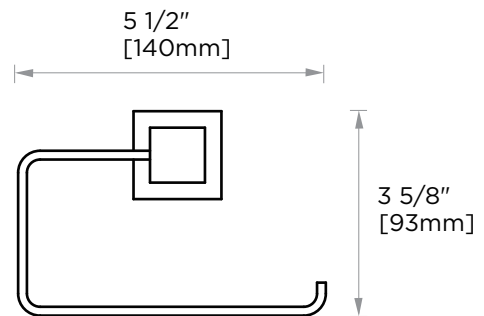

Includes Rosette : 40X4mm
Without Rosette

With Rosette

PRODUCT NAME: TOILET PAPER HOLDER

PRODUCT CODE: 277152

MATERIAL: All-brass construction

KEY FEATURES: Contemporary design. Square base with clean and elongated lines.

LISBON COLLECTION TOILET PAPER HOLDER 277152

NOTE: Dimensions and specifications are subject to change without notice.

LISBON COLLECTION

Large Square Rosette
277SQLG 45X12mm

Small Round Rosette
137RDSM 40X4mm

Large Round Rosette
137RDLG 48X10mm

NOTE: Dimensions and specifications are subject to change without notice.