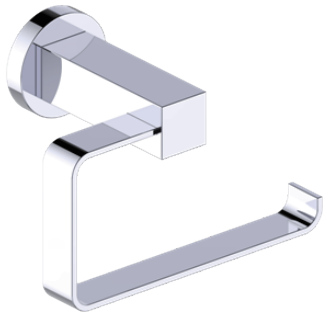

Includes Rosette : 40X4mm
Without Rosette

With Rosette

PRODUCT NAME: TOILET PAPER HOLDER

PRODUCT CODE: 277152

MATERIAL: All-brass construction

KEY FEATURES: Contemporary design. Square base with clean and elongated lines.

LISBON COLLECTION TOILET PAPER HOLDER 277152

NOTE: Dimensions and specifications are subject to change without notice.

LISBON COLLECTION

Large Square Rosette
277SQLG 45X12mm

Small Round Rosette
137RDSM 40X4mm

Large Round Rosette
137RDLG 48X10mm

NOTE: Dimensions and specifications are subject to change without notice.