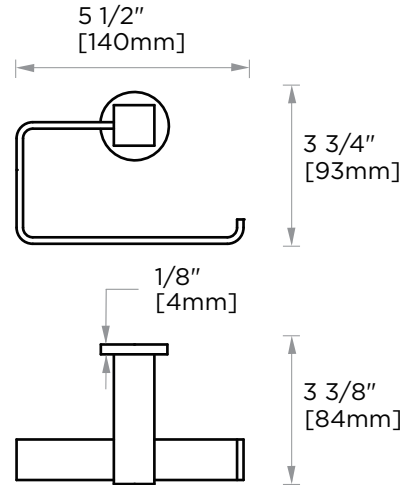

Includes Rosette : 40X4mm
Without Rosette

With Rosette

PRODUCT NAME: TOILET PAPER HOLDER

PRODUCT CODE: 277152

MATERIAL: All-brass construction

KEY FEATURES: Contemporary design. Square base with clean and elongated lines.

LISBON COLLECTION TOILET PAPER HOLDER 277152

NOTE: Dimensions and specifications are subject to change without notice.

LISBON COLLECTION

Large Square Rosette
277SQLG 45X12mm

Small Round Rosette
137RDSM 40X4mm

Large Round Rosette
137RDLG 48X10mm

NOTE: Dimensions and specifications are subject to change without notice.