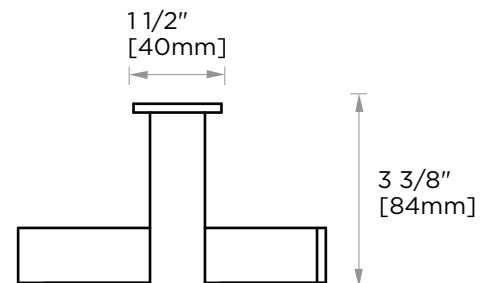

Includes Rosette : 40X4mm
Without Rosette

With Rosette

PRODUCT NAME: TOILET PAPER HOLDER

PRODUCT CODE: 277152

MATERIAL: All-brass construction

KEY FEATURES: Contemporary design. Square base with clean and elongated lines.

LISBON COLLECTION TOILET PAPER HOLDER 277152

NOTE: Dimensions and specifications are subject to change without notice.

LISBON COLLECTION

Large Square Rosette
277SQLG 45X12mm

Small Round Rosette
137RDSM 40X4mm

Large Round Rosette
137RDLG 48X10mm

NOTE: Dimensions and specifications are subject to change without notice.