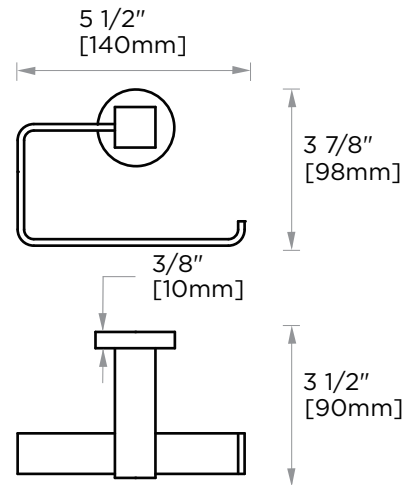

Includes Rosette : 40X4mm
Without Rosette

With Rosette

PRODUCT NAME: TOILET PAPER HOLDER

PRODUCT CODE: 277152

MATERIAL: All-brass construction

KEY FEATURES: Contemporary design. Square base with clean and elongated lines.

LISBON COLLECTION TOILET PAPER HOLDER 277152

NOTE: Dimensions and specifications are subject to change without notice.

LISBON COLLECTION

Large Square Rosette
277SQLG 45X12mm

Small Round Rosette
137RDSM 40X4mm

Large Round Rosette
137RDLG 48X10mm

NOTE: Dimensions and specifications are subject to change without notice.