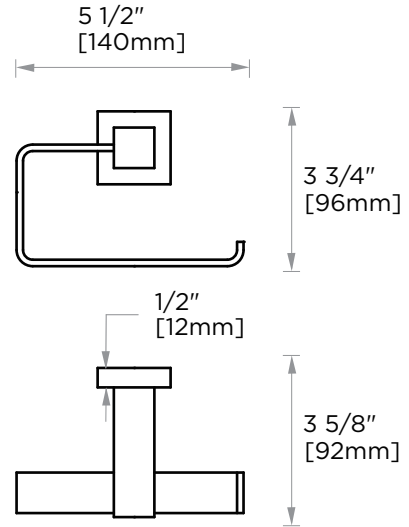

Includes Rosette : 40X4mm
Without Rosette

With Rosette

PRODUCT NAME: TOILET PAPER HOLDER

PRODUCT CODE: 277152

MATERIAL: All-brass construction

KEY FEATURES: Contemporary design. Square base with clean and elongated lines.

LISBON COLLECTION TOILET PAPER HOLDER 277152

NOTE: Dimensions and specifications are subject to change without notice.

LISBON COLLECTION

Large Square Rosette
277SQLG 45X12mm

Small Round Rosette
137RDSM 40X4mm

Large Round Rosette
137RDLG 48X10mm

NOTE: Dimensions and specifications are subject to change without notice.