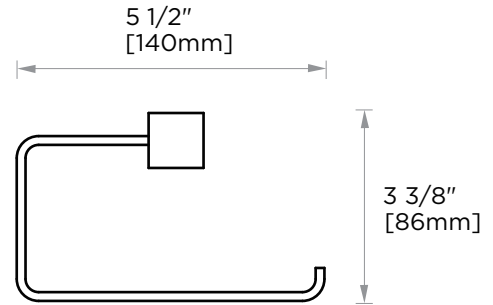

Includes Rosette : 40X4mm
Without Rosette

With Rosette

PRODUCT NAME: TOILET PAPER HOLDER

PRODUCT CODE: 277152

MATERIAL: All-brass construction

KEY FEATURES: Contemporary design. Square base with clean and elongated lines.

LISBON COLLECTION TOILET PAPER HOLDER 277152

NOTE: Dimensions and specifications are subject to change without notice.

LISBON COLLECTION

Large Square Rosette
277SQLG 45X12mm

Small Round Rosette
137RDSM 40X4mm

Large Round Rosette
137RDLG 48X10mm

NOTE: Dimensions and specifications are subject to change without notice.