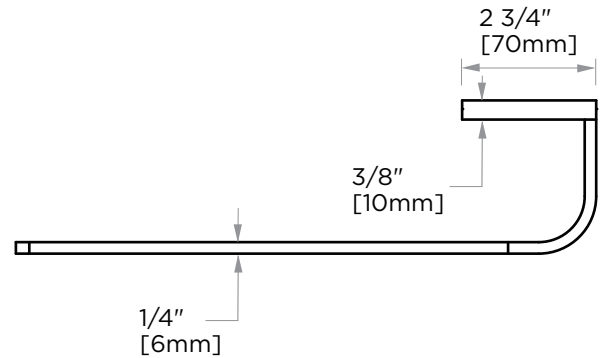

**COLOGNE COLLECTION**  
**TOWEL RING (LEFT)**  
255461L

**PRODUCT NAME:** TOWEL RING (LEFT)

**PRODUCT CODE:** 255461L

**MATERIAL:** All-brass construction

**KEY FEATURES:** Contemporary design with strong bold silhouette softened by the rounded corners and curved lines.

NOTE: Dimensions and specifications are subject to change without notice.