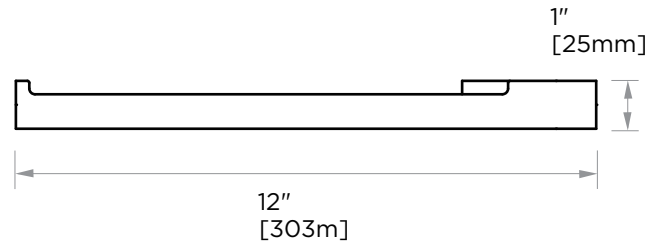

**COLOGNE COLLECTION**  
**TOWEL RING (LEFT)**  
255461L

**PRODUCT NAME:** TOWEL RING (LEFT)

**PRODUCT CODE:** 255461L

**MATERIAL:** All-brass construction

**KEY FEATURES:** Contemporary design with strong bold silhouette softened by the rounded corners and curved lines.

NOTE: Dimensions and specifications are subject to change without notice.