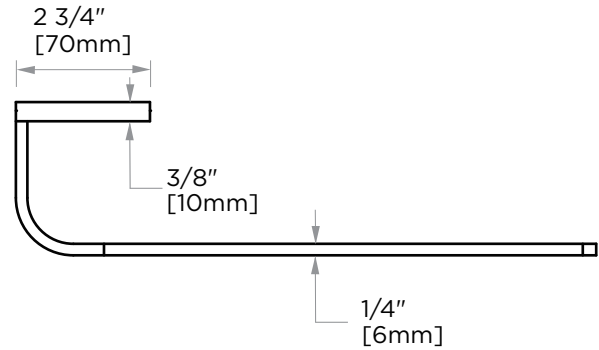

COLOGNE COLLECTION
TOWEL RING
255461

PRODUCT NAME: TOWEL RING

PRODUCT CODE: 255461

MATERIAL: All-brass construction

KEY FEATURES: Contemporary design with strong bold silhouette softened by the rounded corners and curved lines.

NOTE: Dimensions and specifications are subject to change without notice.