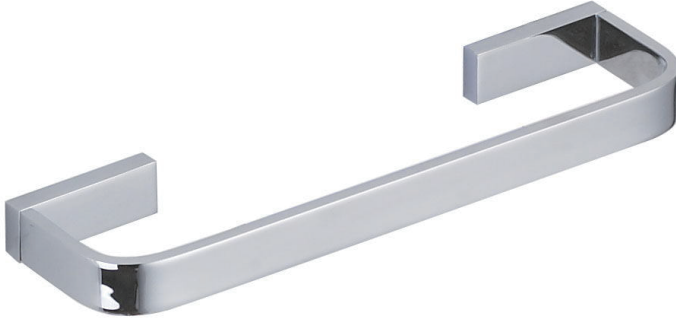

COLOGNE COLLECTION

TOWEL RING

255460

PRODUCT NAME: TOWEL RING

PRODUCT CODE: 255460

MATERIAL: All-brass construction

KEY FEATURES: Contemporary design with strong bold silhouette softened by the rounded corners and curved lines.