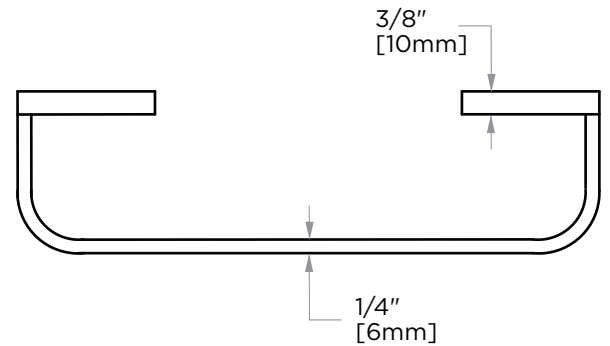

COLOGNE COLLECTION

TOWEL RING

255460

PRODUCT NAME: TOWEL RING

PRODUCT CODE: 255460

MATERIAL: All-brass construction

KEY FEATURES: Contemporary design with strong bold silhouette softened by the rounded corners and curved lines.

NOTE: Dimensions and specifications are subject to change without notice.