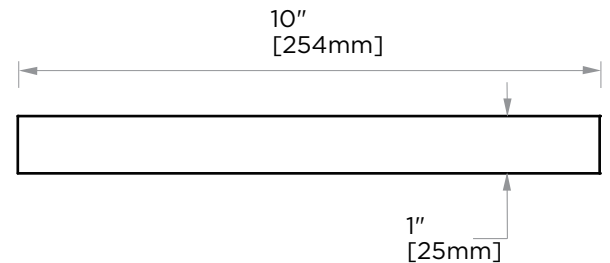

WARRANTY:

Lifetime Limited (Residential Use)
One Year (Commercial Use)

NOTE: Dimensions and specifications are subject to change without notice.