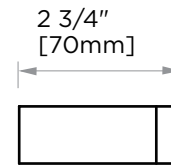

## COLOGNE COLLECTION TOWEL BAR

18" 255180  
24" 255240  
30" 255300

**PRODUCT NAME:** TOWEL BAR

**PRODUCT CODE:** 18" 255180  
24" 255240  
30" 255300

**MATERIAL:** All-brass construction

**KEY FEATURES:** Contemporary design with strong bold silhouette softened by the rounded corners and curved lines.