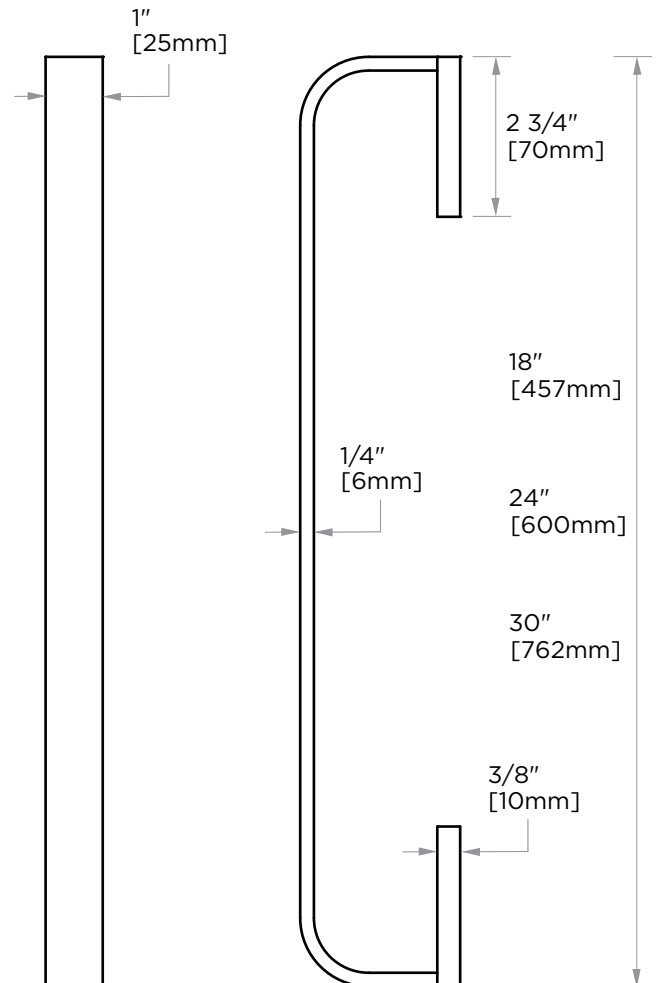

WARRANTY:

Lifetime Limited (Residential Use)
One Year (Commercial Use)

NOTE: Dimensions and specifications are subject to change without notice.