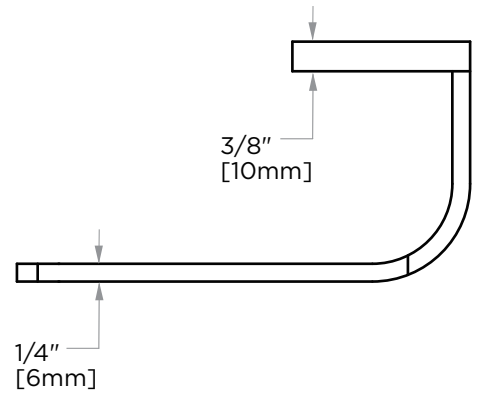

COLOGNE COLLECTION

TISSUE HOLDER

255151L

PRODUCT NAME: TISSUE HOLDER

PRODUCT CODE: 255151L

MATERIAL: All-brass construction

KEY FEATURES: Contemporary design with strong bold silhouette softened by the rounded corners and curved lines.

NOTE: Dimensions and specifications are subject to change without notice.