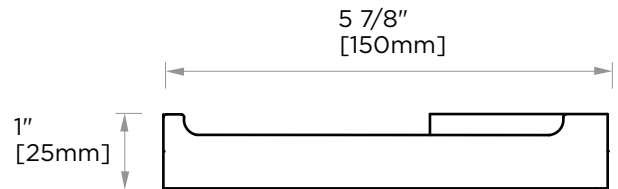

COLOGNE COLLECTION

TISSUE HOLDER

255151L

PRODUCT NAME: TISSUE HOLDER

PRODUCT CODE: 255151L

MATERIAL: All-brass construction

KEY FEATURES: Contemporary design with strong bold silhouette softened by the rounded corners and curved lines.

NOTE: Dimensions and specifications are subject to change without notice.