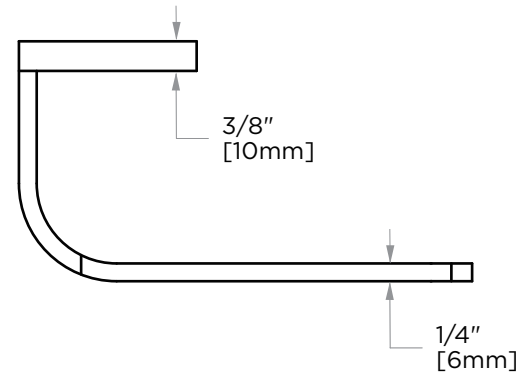

COLOGNE COLLECTION TISSUE HOLDER 255151

PRODUCT NAME: TISSUE HOLDER

PRODUCT CODE: 255151

MATERIAL: All-brass construction

KEY FEATURES: Contemporary design with strong bold silhouette softened by the rounded corners and curved lines.

NOTE: Dimensions and specifications are subject to change without notice.