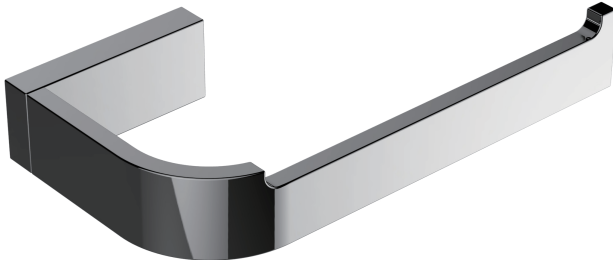

COLOGNE COLLECTION TISSUE HOLDER 255151

PRODUCT NAME: TISSUE HOLDER

PRODUCT CODE: 255151

MATERIAL: All-brass construction

KEY FEATURES: Contemporary design with strong bold silhouette softened by the rounded corners and curved lines.