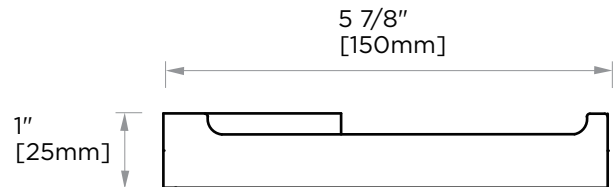

NOTE: Dimensions and specifications are subject to change without notice.