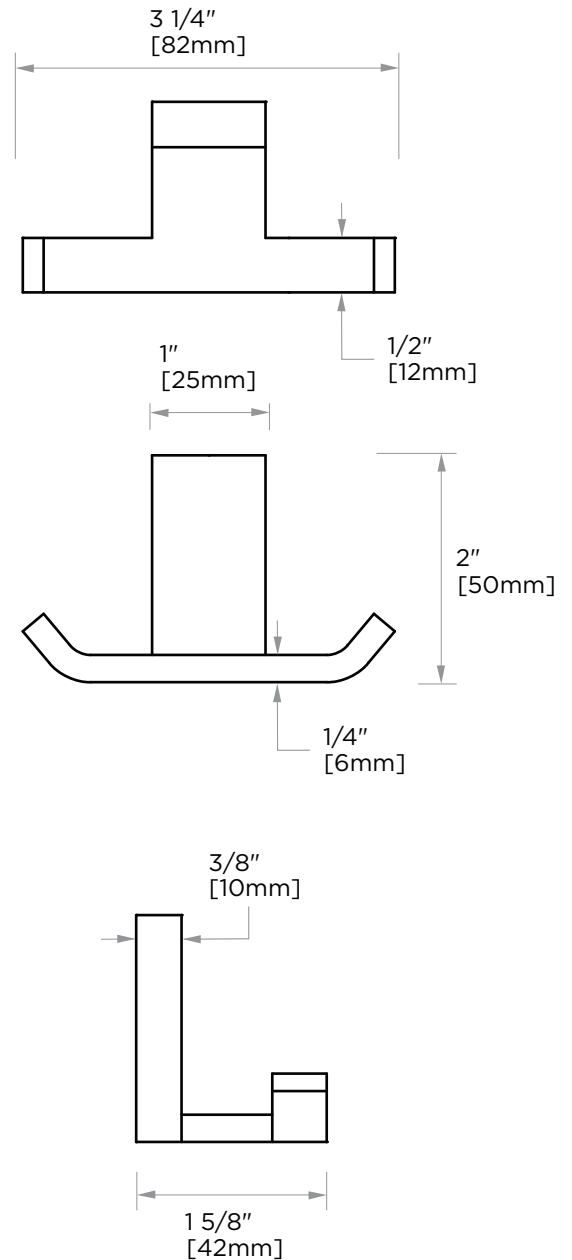

WARRANTY:

Lifetime Limited (Residential Use)
One Year (Commercial Use)

NOTE: Dimensions and specifications are subject to change without notice.