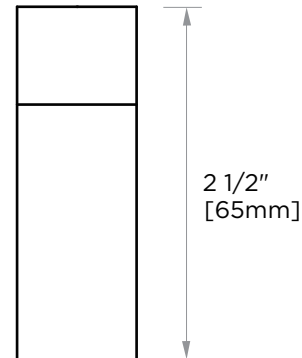

COLOGNE COLLECTION

ROBE HOOK

255130

7/8"
[22mm]

PRODUCT NAME: ROBE HOOK

PRODUCT CODE: 255130

MATERIAL: All-brass construction

KEY FEATURES: Contemporary design with strong bold silhouette softened by the rounded corners and curved lines.

7/8"
[22mm]

NOTE: Dimensions and specifications are subject to change without notice.