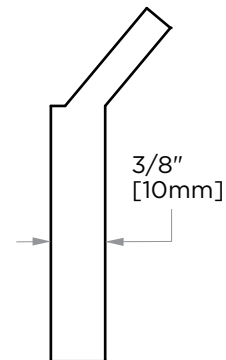

COLOGNE COLLECTION

ROBE HOOK

255130

7/8"
[22mm]

PRODUCT NAME: ROBE HOOK

PRODUCT CODE: 255130

MATERIAL: All-brass construction

KEY FEATURES: Contemporary design with strong bold silhouette softened by the rounded corners and curved lines.

7/8"
[22mm]

NOTE: Dimensions and specifications are subject to change without notice.