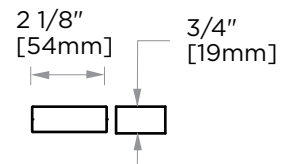

## LONDON COLLECTION SHOWER DOOR KNOB 2487503

\*Purchase Single Shower Door Handle  
To Pair With: 2487506, 2487508,  
2487512, 2487518, 2487524

Side  
Profile

\*With  
Handle  
7503

**PRODUCT NAME:** SHOWER DOOR KNOB