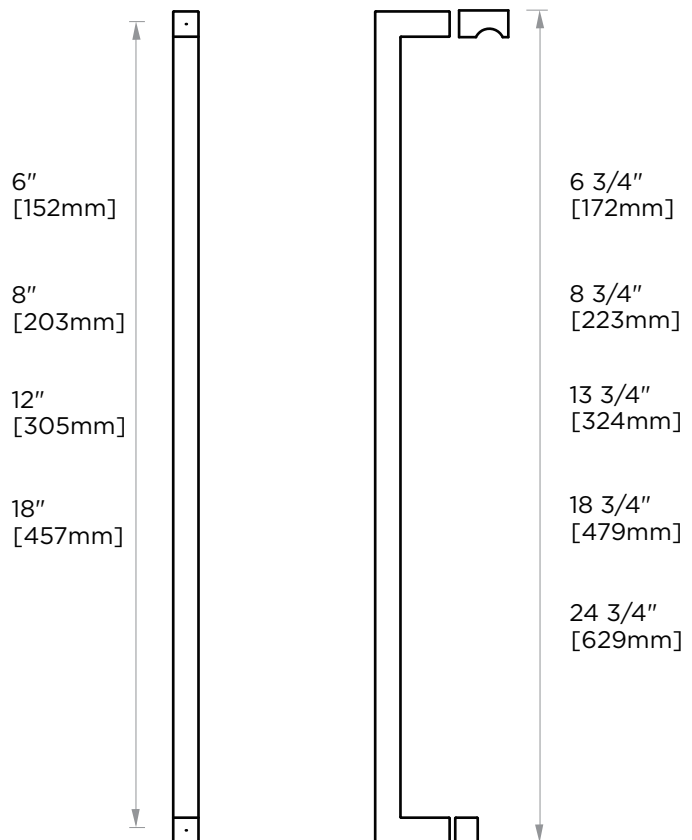

NOTE: Dimensions and specifications are subject to change without notice.