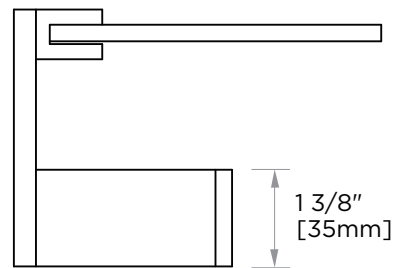

**BERLIN COLLECTION**  
**GLASS SHELF W/  
TOILET PAPER  
HOLDER**  
232159

**PRODUCT NAME:** GLASS SHELF W/ TOILET PAPER HOLDER

**PRODUCT CODE:** 232159

**MATERIAL:** All-brass construction

**KEY FEATURES:** Contemporary design with solid bold rectangular geometry.

NOTE: Dimensions and specifications are subject to change without notice.