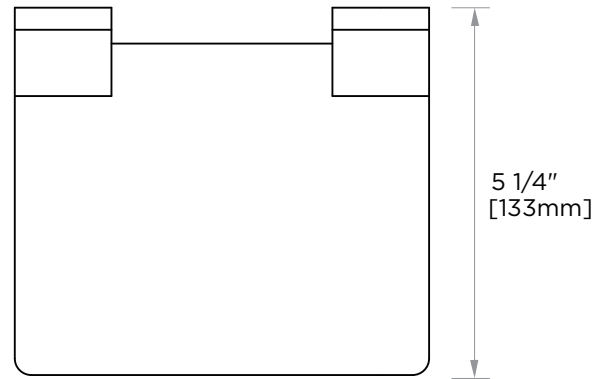

NOTE: Dimensions and specifications are subject to change without notice.