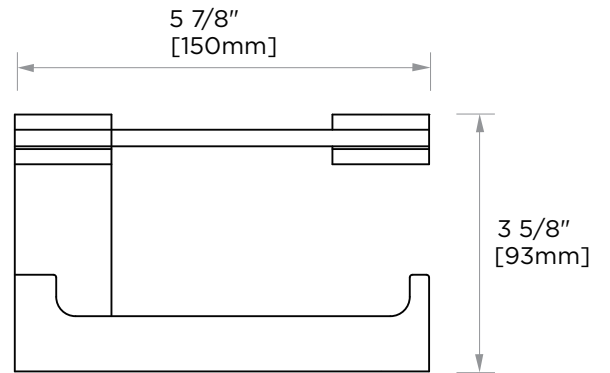

**BERLIN COLLECTION**  
**GLASS SHELF W/  
TOILET PAPER  
HOLDER**  
232159

**PRODUCT NAME:** GLASS SHELF W/ TOILET PAPER HOLDER

**PRODUCT CODE:** 232159

**MATERIAL:** All-brass construction

**KEY FEATURES:** Contemporary design with solid bold rectangular geometry.

NOTE: Dimensions and specifications are subject to change without notice.