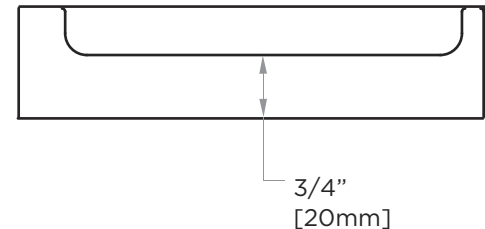

BERLIN COLLECTION
TOILET PAPER
HOLDER SOLID BACK
232151SB

PRODUCT NAME: TOILET PAPER HOLDER SOLID BACK

PRODUCT CODE: 232151SB

MATERIAL: All-brass construction

KEY FEATURES: Contemporary design with solid bold rectangular geometry.

NOTE: Dimensions and specifications are subject to change without notice.