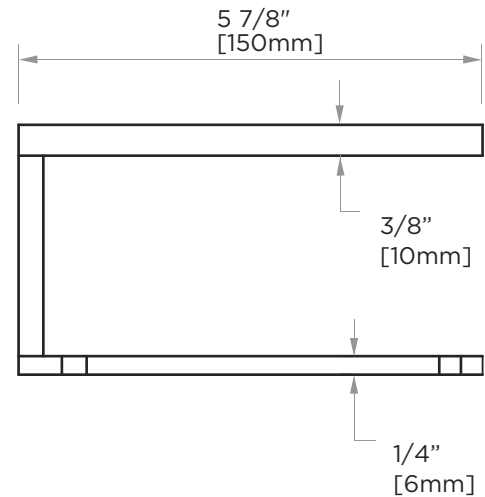

BERLIN COLLECTION
TOILET PAPER
HOLDER SOLID BACK
232151SB

PRODUCT NAME: TOILET PAPER HOLDER SOLID BACK

PRODUCT CODE: 232151SB

MATERIAL: All-brass construction

KEY FEATURES: Contemporary design with solid bold rectangular geometry.

NOTE: Dimensions and specifications are subject to change without notice.