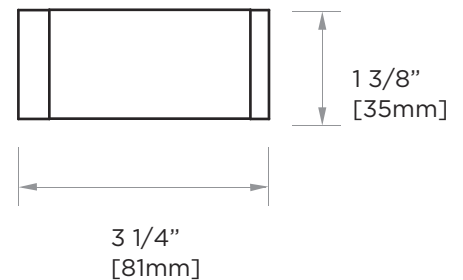

BERLIN COLLECTION
TOILET PAPER
HOLDER SOLID BACK
232151SB

PRODUCT NAME: TOILET PAPER HOLDER SOLID BACK

PRODUCT CODE: 232151SB

MATERIAL: All-brass construction

KEY FEATURES: Contemporary design with solid bold rectangular geometry.

NOTE: Dimensions and specifications are subject to change without notice.