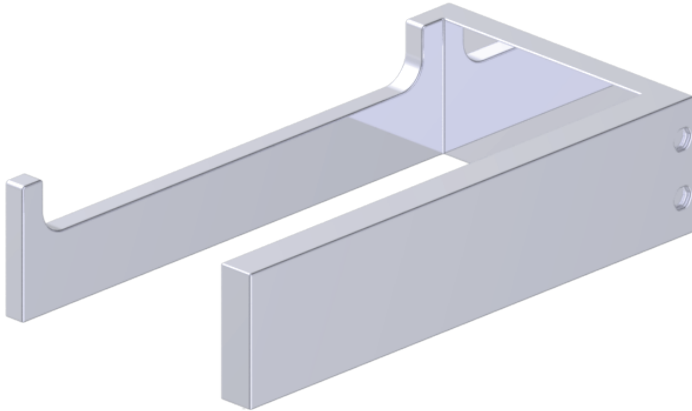

BERLIN COLLECTION
TOILET PAPER
HOLDER SOLID BACK
232151SB

PRODUCT NAME: TOILET PAPER HOLDER SOLID BACK

PRODUCT CODE: 232151SB

MATERIAL: All-brass construction

KEY FEATURES: Contemporary design with solid bold rectangular geometry.