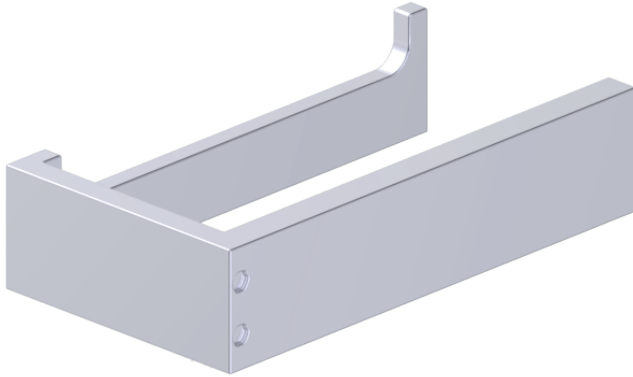

BERLIN COLLECTION
TOILET PAPER
HOLDER LEFT (L)
SOLID BACK
232151L SB

PRODUCT NAME: TOILET PAPER HOLDER LEFT (L)
SOLID BACK

PRODUCT CODE: 232151L SB

MATERIAL: All-brass construction

KEY FEATURES: Contemporary design
with solid bold rectangular
geometry.