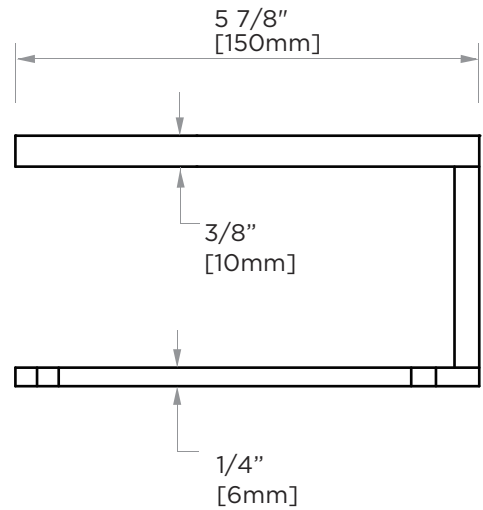

NOTE: Dimensions and specifications are subject to change without notice.