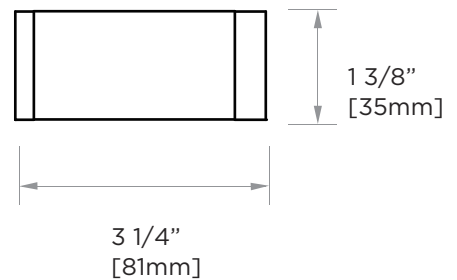

NOTE: Dimensions and specifications are subject to change without notice.