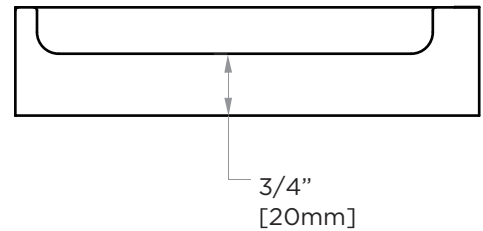

NOTE: Dimensions and specifications are subject to change without notice.